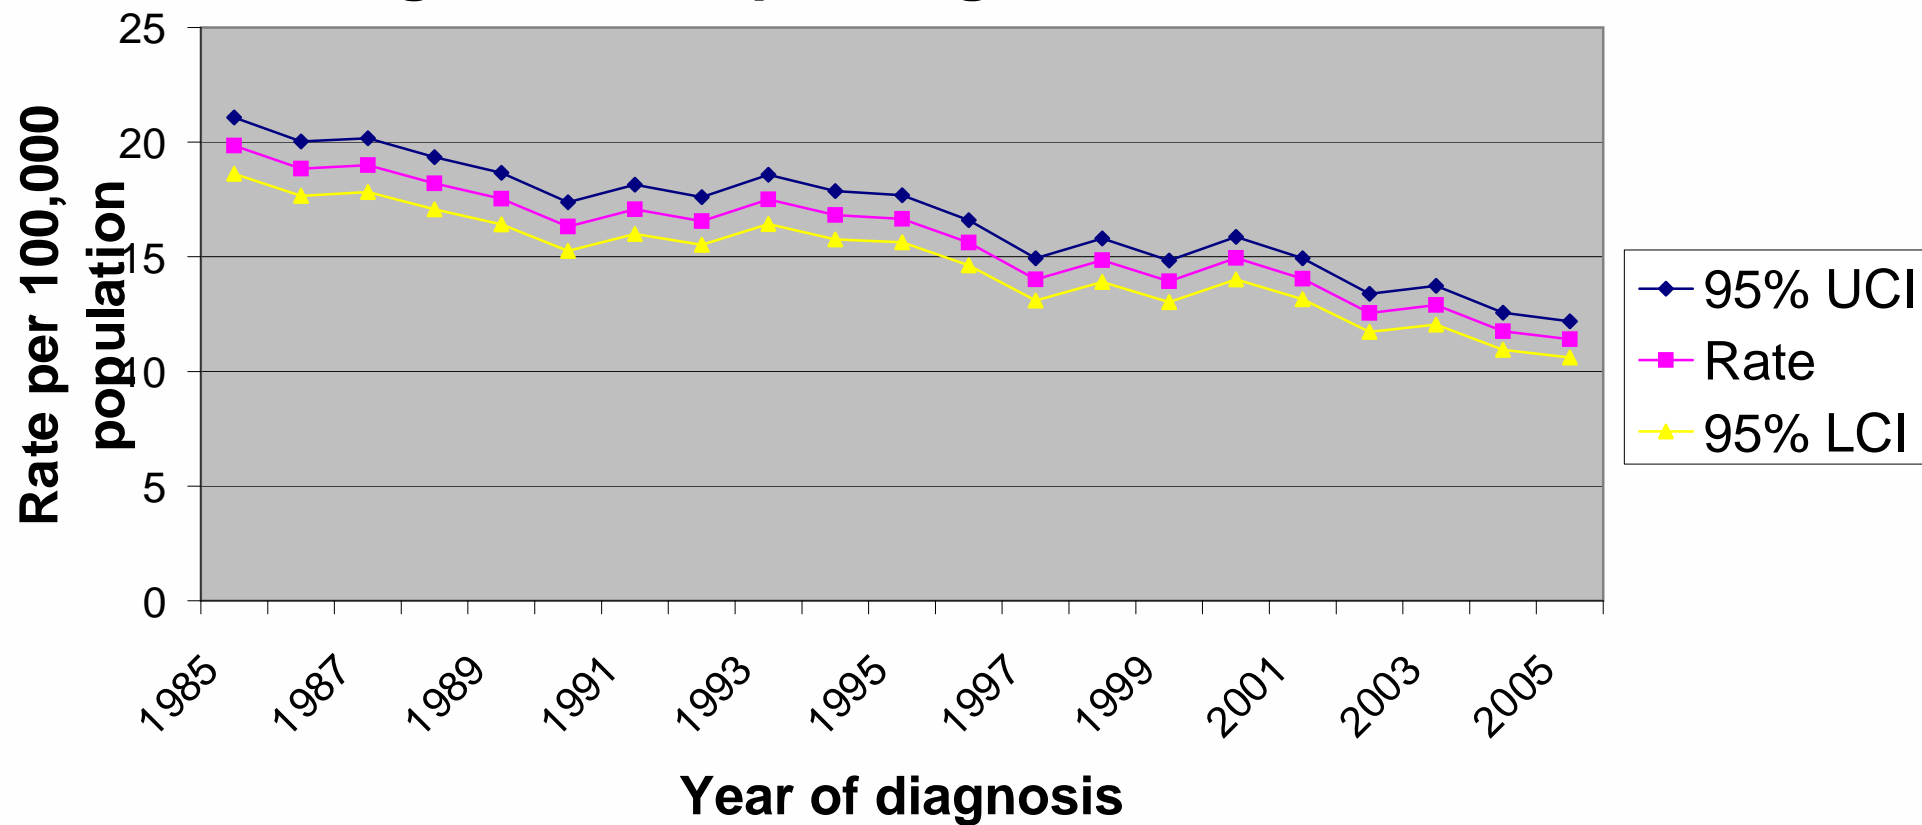

Incidence of bladder cancer in the East of England: Number of cases

Incidence of bladder cancer in Norfolk, Suffolk and Cambridgeshire: Number of cases

Incidence of bladder cancer in Bedfordshire and Hertfordshire: Number of cases

Incidence of bladder cancer in Essex: Number of cases

Incidence of bladder cancer in the East of England: European age standardised rates

Incidence of bladder cancer in Norfolk, Suffolk and Cambridgeshire: European age standardised rates

Incidence of bladder cancer in Bedfordshire and Hertfordshire: European age standardised rates

Incidence of bladder cancer in Essex: European age standardised rates