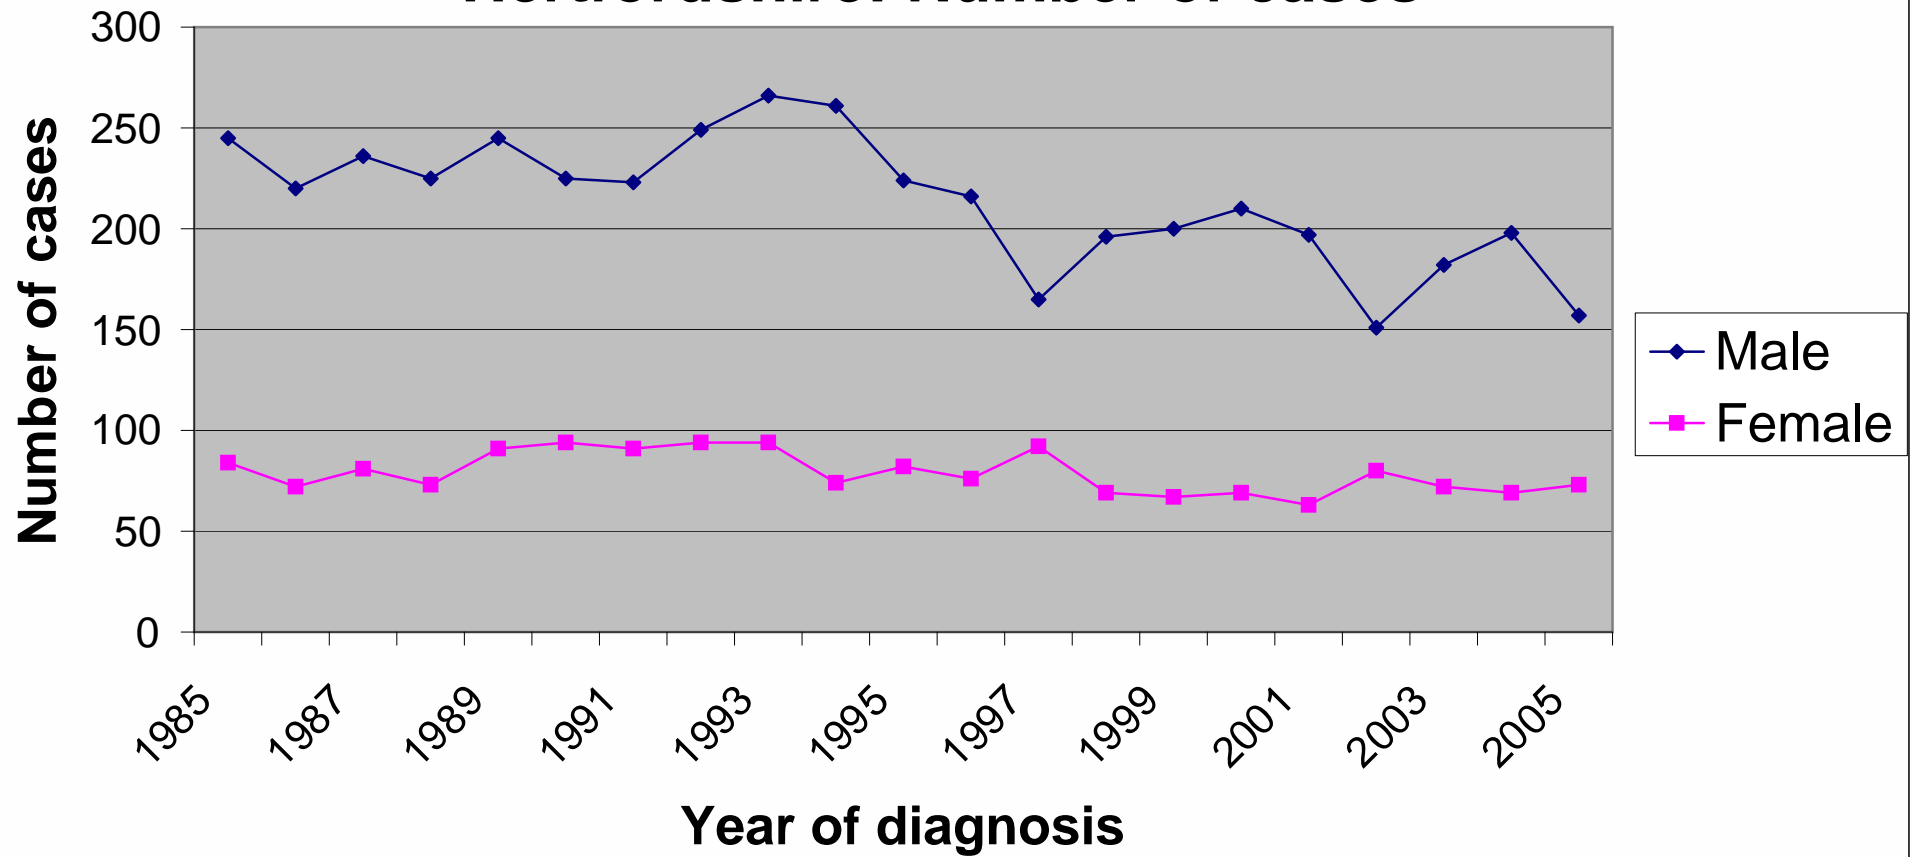

Incidence of bladder cancer in the East of England: Number of cases

Incidence of bladder cancer in Norfolk, Suffolk and Cambridgeshire: Number of cases

Incidence of bladder cancer in Bedfordshire and Hertfordshire: Number of cases

Incidence of bladder cancer in Essex: Number of cases

Incidence of bladder cancer in the East of England: European age standardised rates

Incidence of bladder cancer in Norfolk, Suffolk and Cambridgeshire: European age standardised rates

Incidence of bladder cancer in Bedfordshire and Hertfordshire: European age standardised rates

Incidence of bladder cancer in Essex: European age standardised rates