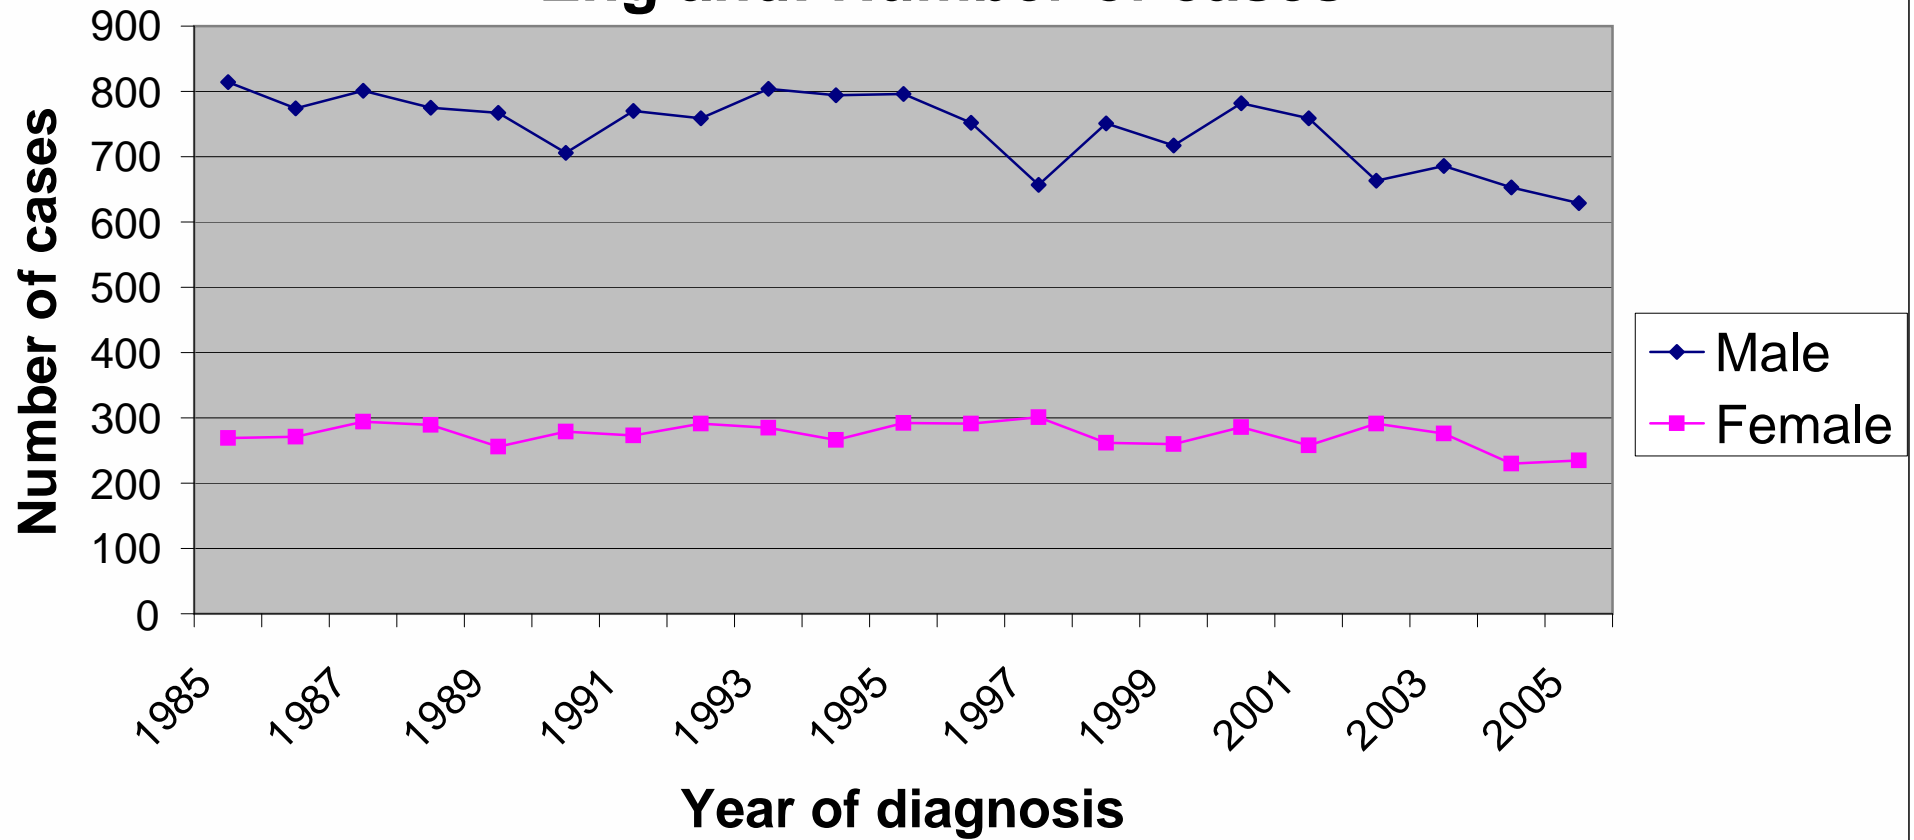

Incidence of bladder cancer in the East of England: Number of cases

Incidence of bladder cancer in Norfolk, Suffolk and Cambridgeshire: Number of cases

Incidence of bladder cancer in Bedfordshire and Hertfordshire: Number of cases

Incidence of bladder cancer in Essex: Number of cases

Incidence of bladder cancer in the East of England: European age standardised rates

Incidence of bladder cancer in Norfolk, Suffolk and Cambridgeshire: European age standardised rates

Incidence of bladder cancer in Bedfordshire and Hertfordshire: European age standardised rates

Incidence of bladder cancer in Essex: European age standardised rates