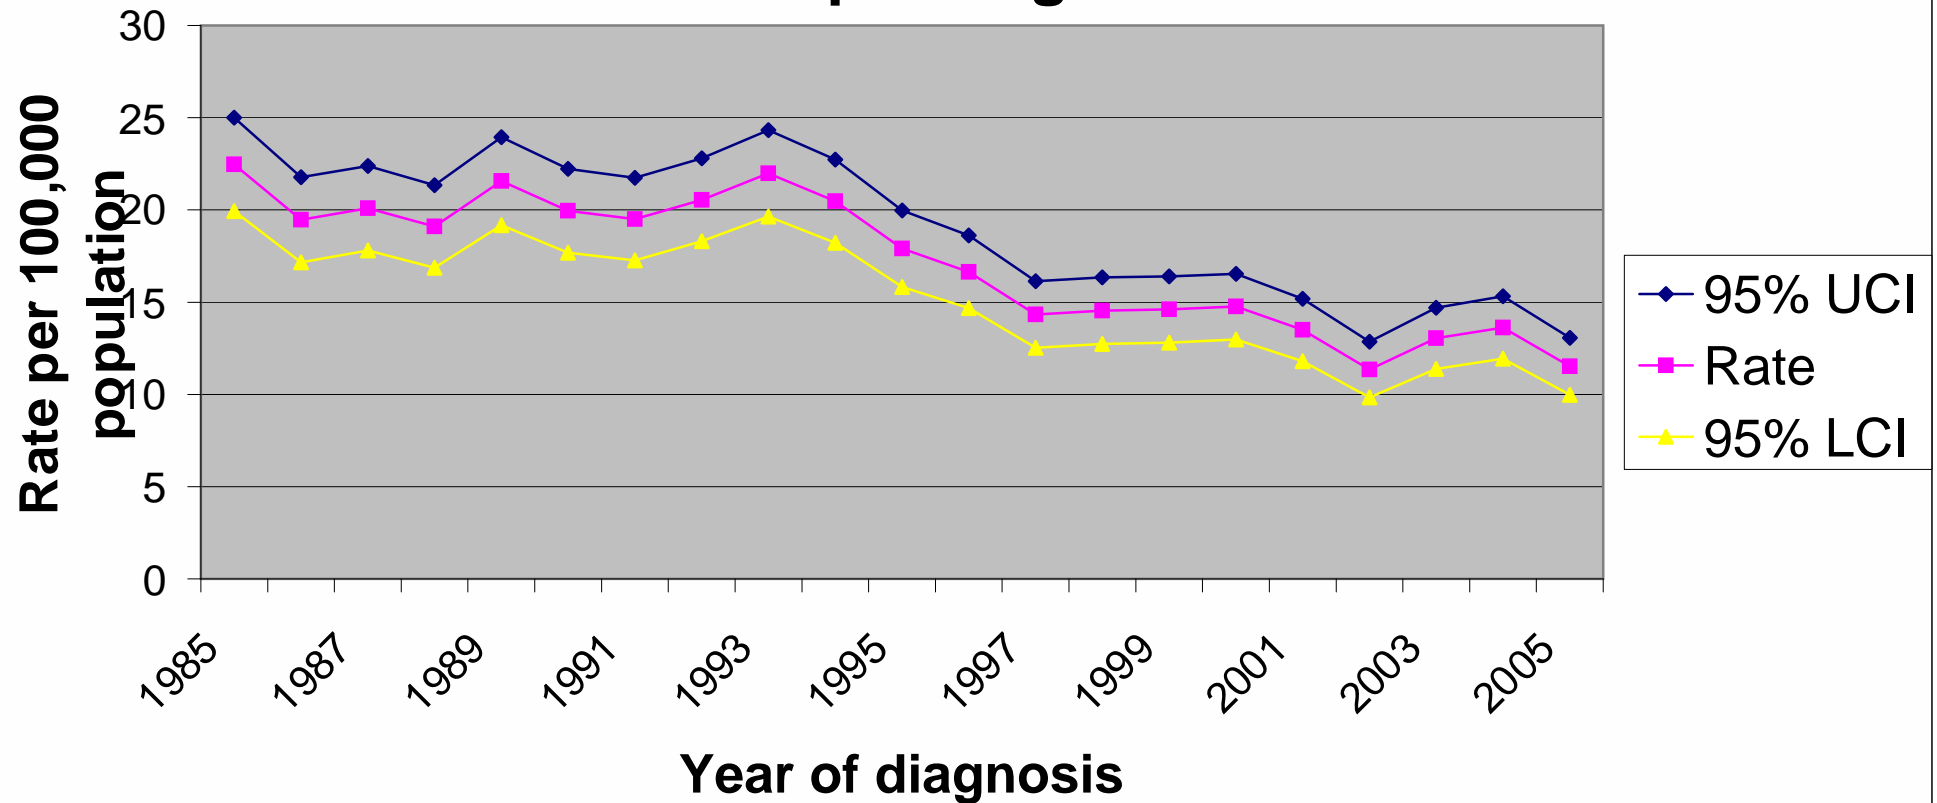

Incidence of bladder cancer in Essex: Number of cases

Incidence of bladder cancer in the East of England: European age standardised rates

Incidence of bladder cancer in Norfolk, Suffolk and Cambridgeshire: European age standardised rates

Incidence of bladder cancer in Bedfordshire and Hertfordshire: European age standardised rates

Incidence of bladder cancer in Essex: European age standardised rates