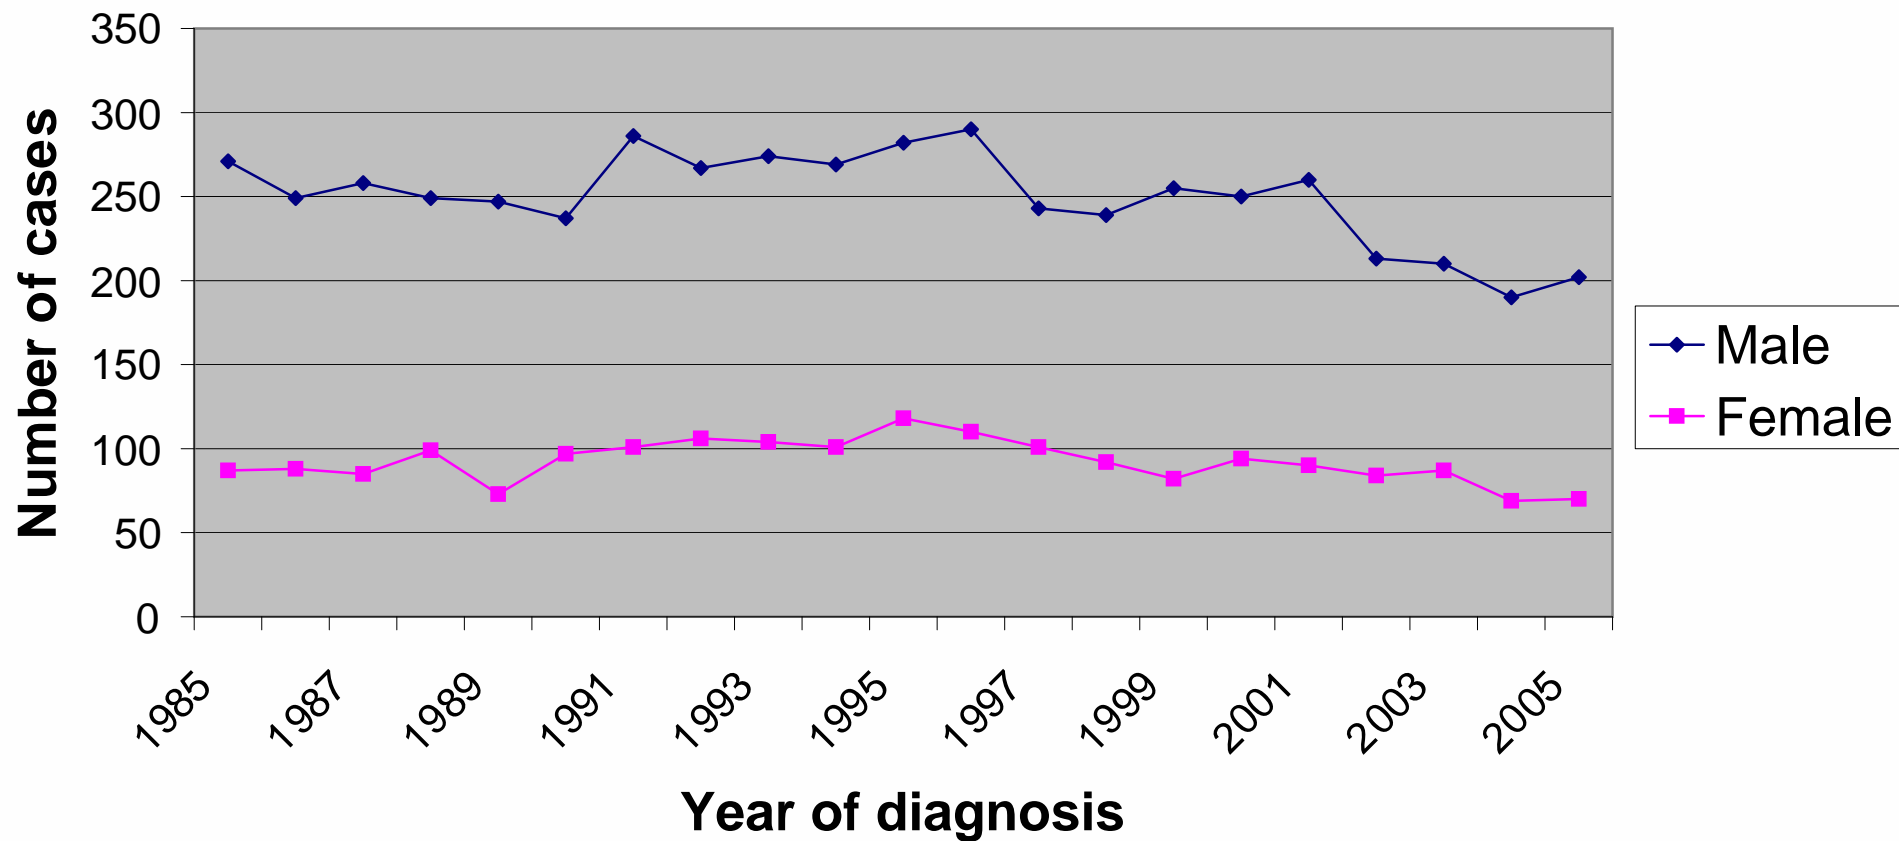

Incidence of bladder cancer in the East of England: Number of cases

Incidence of bladder cancer in Norfolk, Suffolk and Cambridgeshire: Number of cases

Incidence of bladder cancer in Bedfordshire and Hertfordshire: Number of cases

Incidence of bladder cancer in Essex: Number of cases

Incidence of bladder cancer in the East of England: European age standardised rates

Incidence of bladder cancer in Norfolk, Suffolk and Cambridgeshire: European age standardised rates

Incidence of bladder cancer in Bedfordshire and Hertfordshire: European age standardised rates

Incidence of bladder cancer in Essex: European age standardised rates