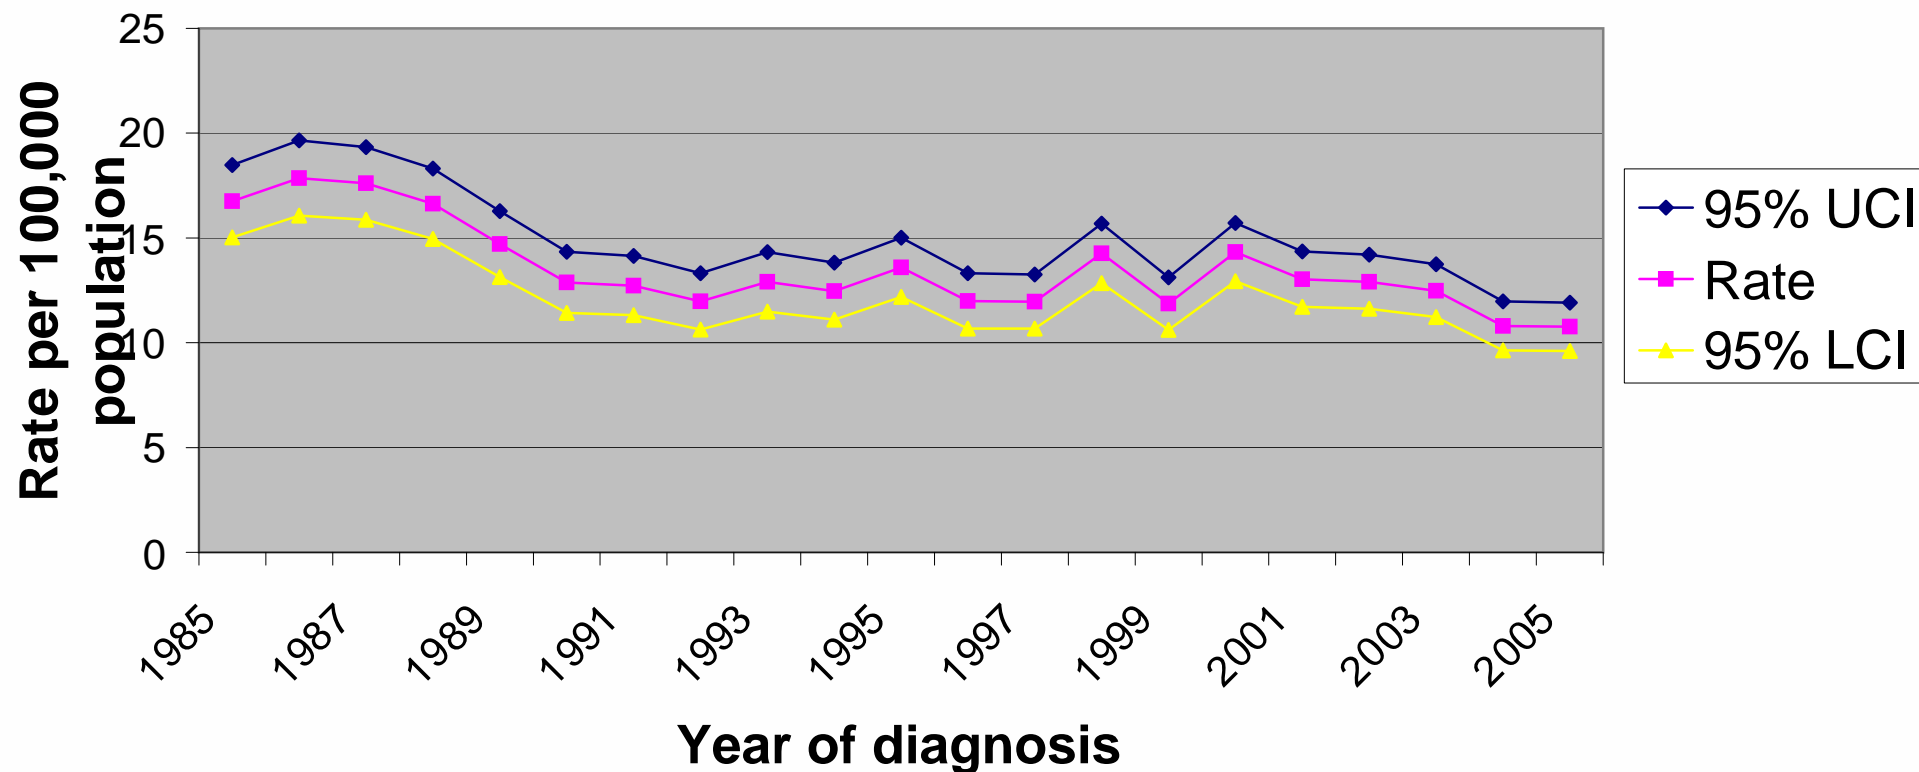

Incidence of bladder cancer in the East of England: Number of cases

Incidence of bladder cancer in Norfolk, Suffolk and Cambridgeshire: Number of cases

Incidence of bladder cancer in Bedfordshire and Hertfordshire: Number of cases

Incidence of bladder cancer in Essex: Number of cases

Incidence of bladder cancer in the East of England: European age standardised rates

Incidence of bladder cancer in Norfolk, Suffolk and Cambridgeshire: European age standardised rates

Incidence of bladder cancer in Bedfordshire and Hertfordshire: European age standardised rates

Incidence of bladder cancer in Essex: European age standardised rates