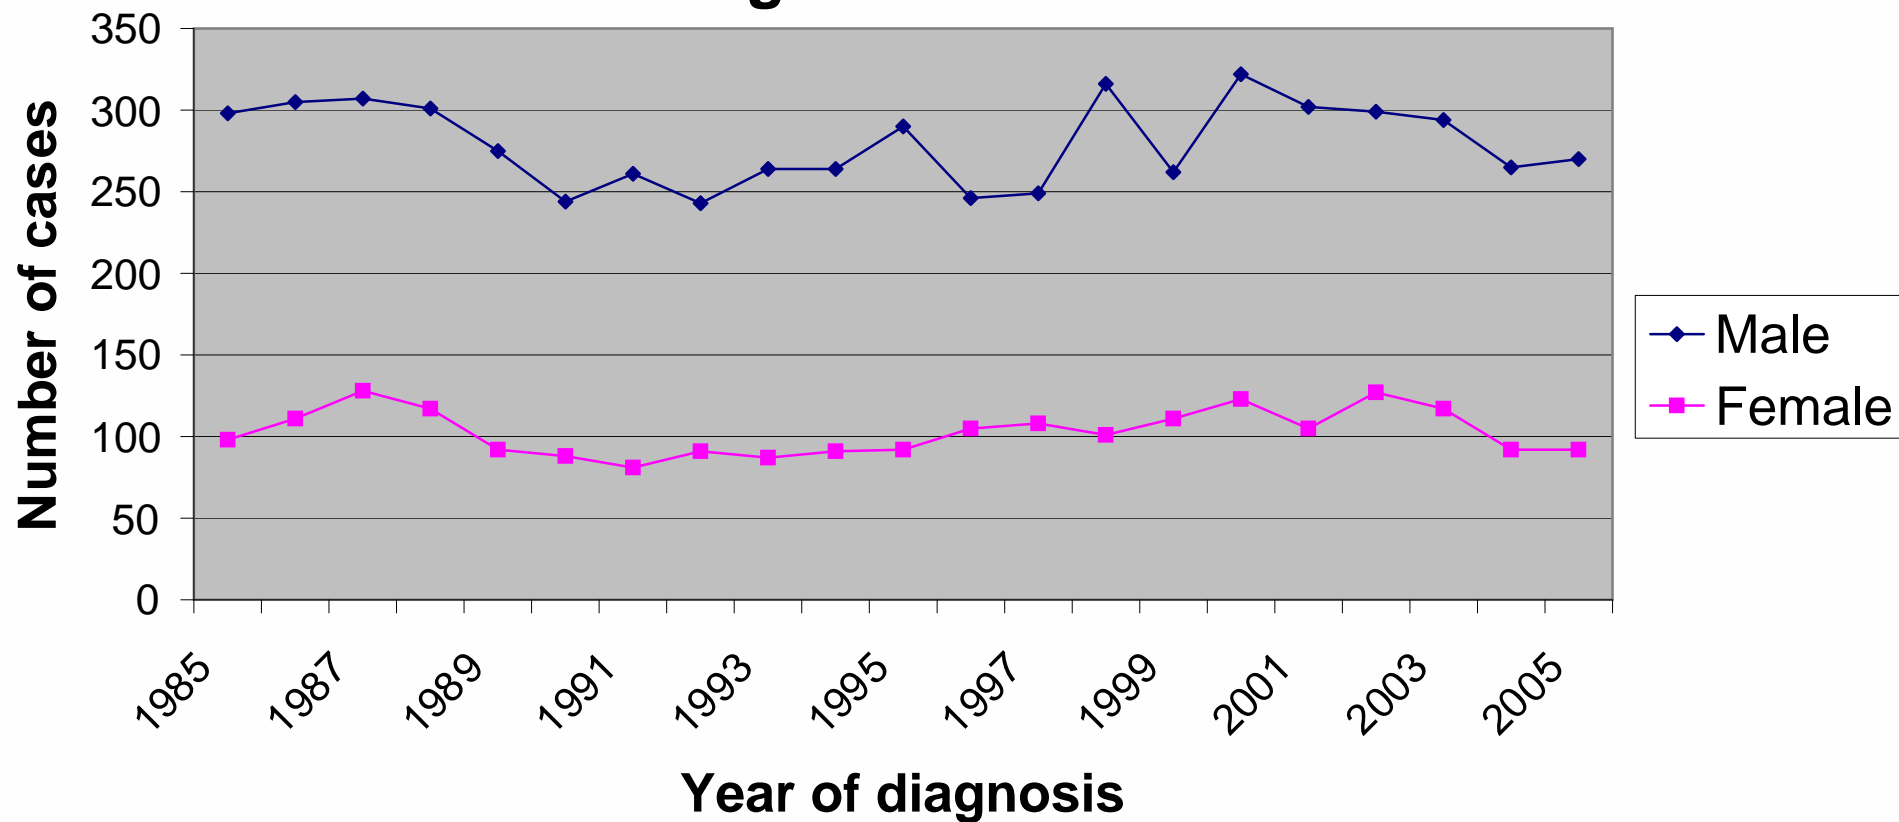

Incidence of bladder cancer in the East of England: Number of cases

Incidence of bladder cancer in Norfolk, Suffolk and Cambridgeshire: Number of cases

Incidence of bladder cancer in Bedfordshire and Hertfordshire: Number of cases

Incidence of bladder cancer in Essex: Number of cases

Incidence of bladder cancer in the East of England: European age standardised rates

Incidence of bladder cancer in Norfolk, Suffolk and Cambridgeshire: European age standardised rates

Incidence of bladder cancer in Bedfordshire and Hertfordshire: European age standardised rates

Incidence of bladder cancer in Essex: European age standardised rates