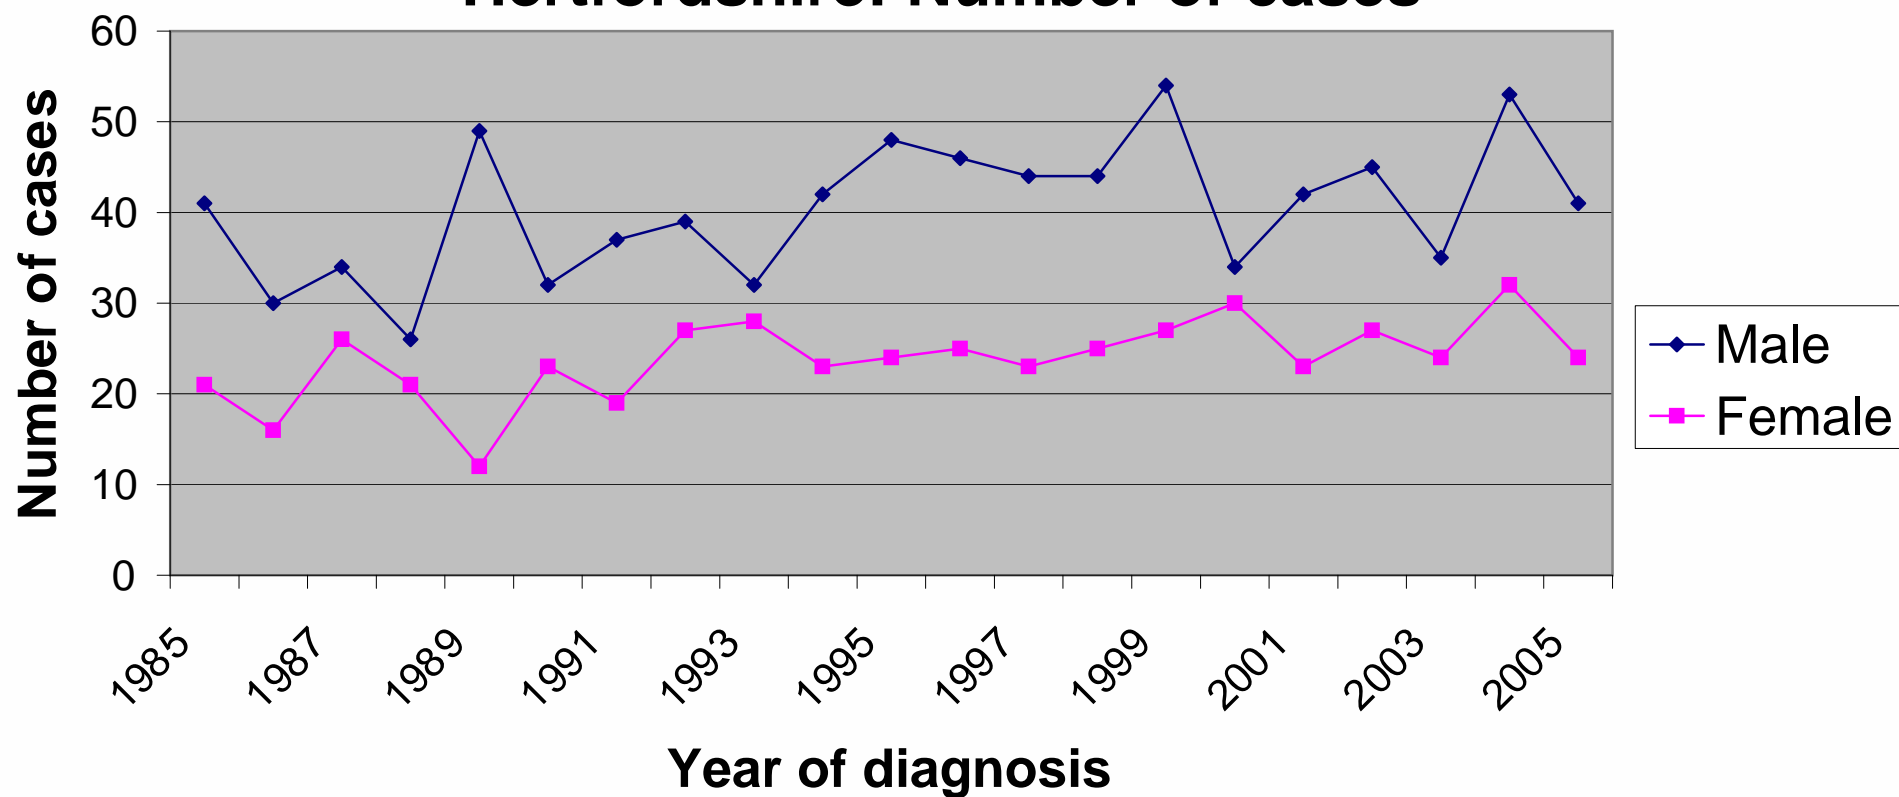

Mortality from renal cancer in the East of England: Number of cases

Mortality from renal cancer in Norfolk, Suffolk and Cambridgeshire: Number of cases

Mortality from renal cancer in Bedfordshire and Hertfordshire: Number of cases

Mortality from renal cancer in Essex: Number of cases

Mortality from renal cancer in the East of England: European age standardised rates

Mortality from renal cancer in Norfolk, Suffolk and Cambridgeshire: European age standardised rates

Mortality from renal cancer in Bedfordshire and Hertfordshire: European age standardised rates

Mortality from renal cancer in Essex: European age standardised rates