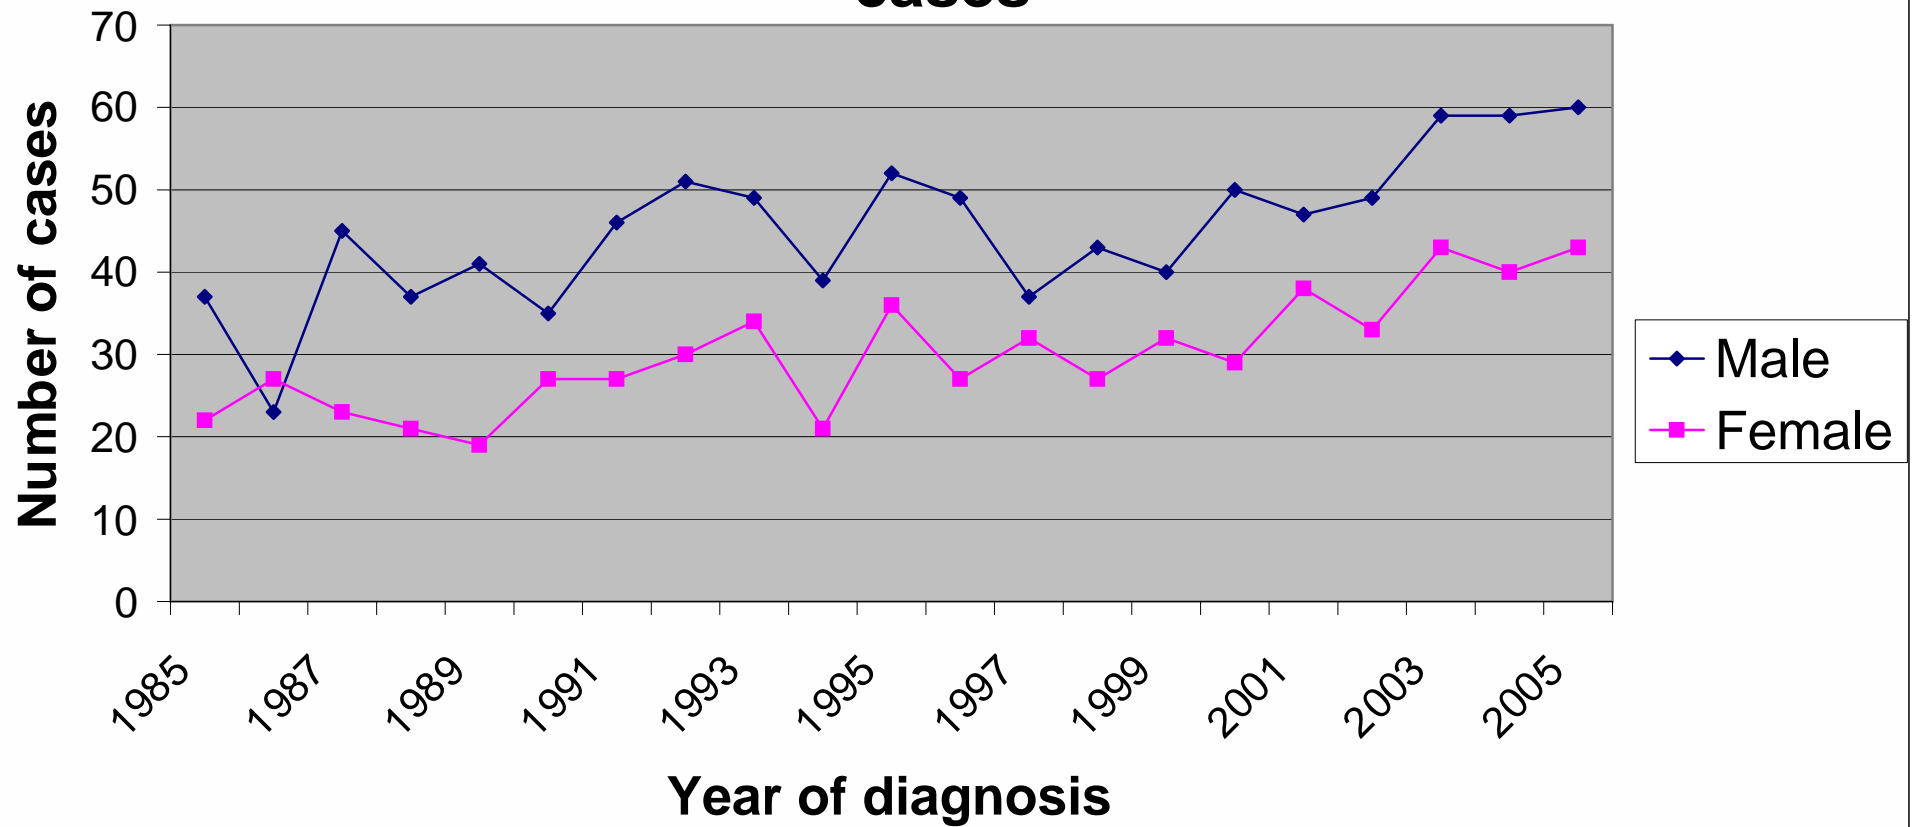

Mortality from renal cancer in the East of England: Number of cases

Mortality from renal cancer in Norfolk, Suffolk and Cambridgeshire: Number of cases

Mortality from renal cancer in Bedfordshire and Hertfordshire: Number of cases

Mortality from renal cancer in Essex: Number of cases

Mortality from renal cancer in the East of England: European age standardised rates

Mortality from renal cancer in Norfolk, Suffolk and Cambridgeshire: European age standardised rates

Mortality from renal cancer in Bedfordshire and Hertfordshire: European age standardised rates

Mortality from renal cancer in Essex: European age standardised rates