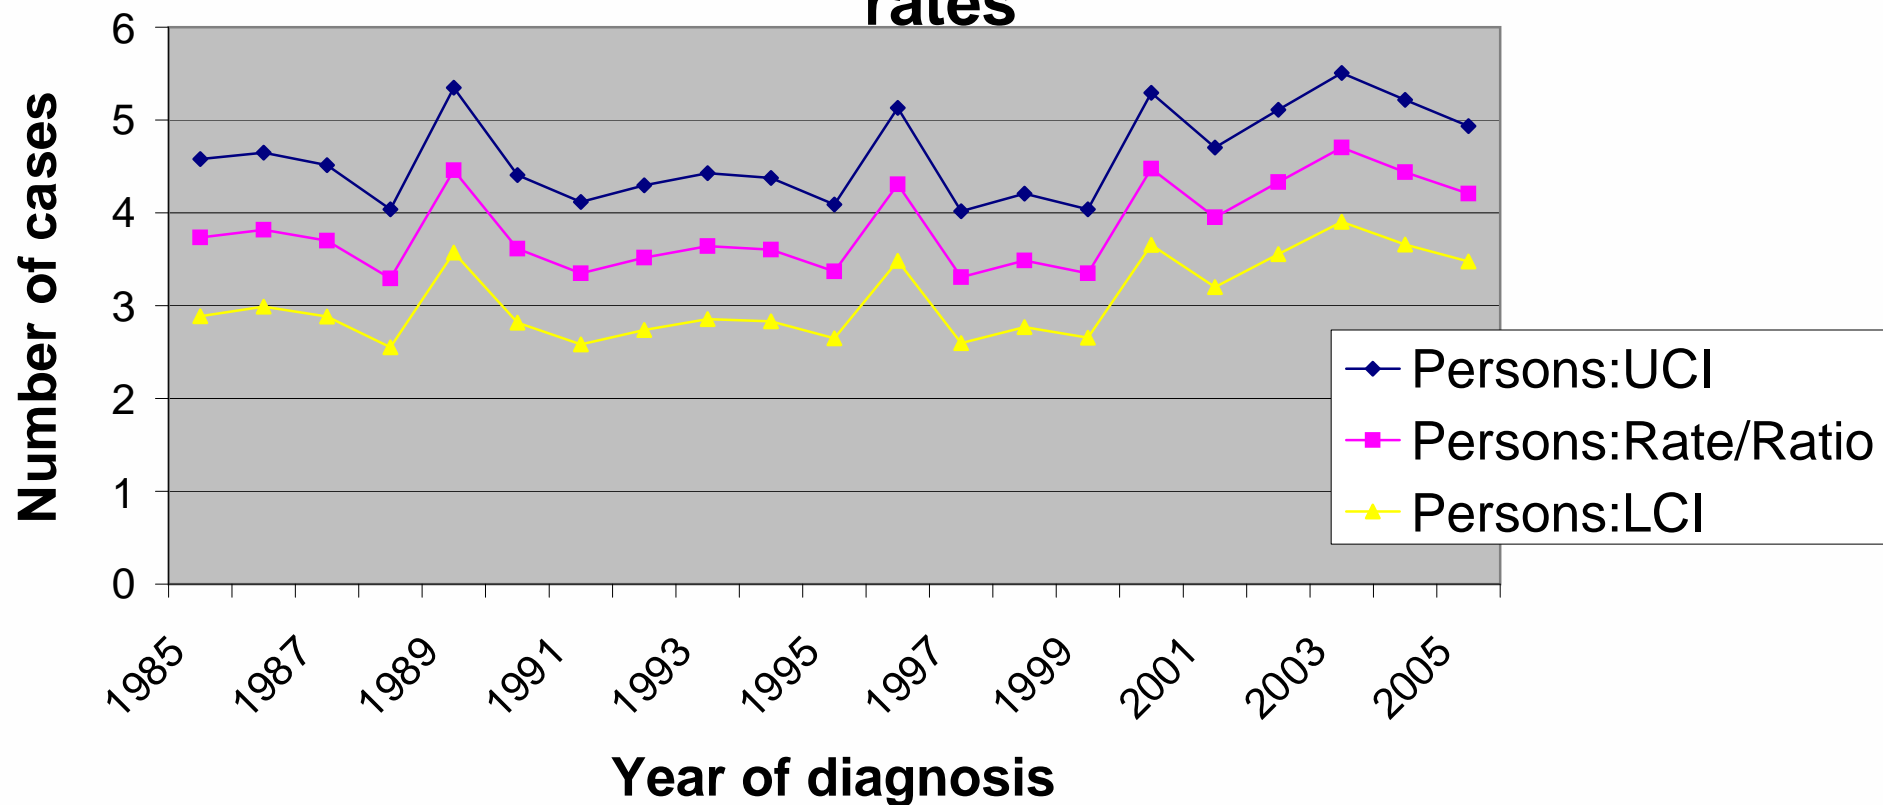

Mortality from renal cancer in the East of England: Number of cases

Mortality from renal cancer in Norfolk, Suffolk and Cambridgeshire: Number of cases

Mortality from renal cancer in Bedfordshire and Hertfordshire: Number of cases

Mortality from renal cancer in Essex: Number of cases

Mortality from renal cancer in the East of England: European age standardised rates

Mortality from renal cancer in Norfolk, Suffolk and Cambridgeshire: European age standardised rates

Mortality from renal cancer in Bedfordshire and Hertfordshire: European age standardised rates

Mortality from renal cancer in Essex: European age standardised rates