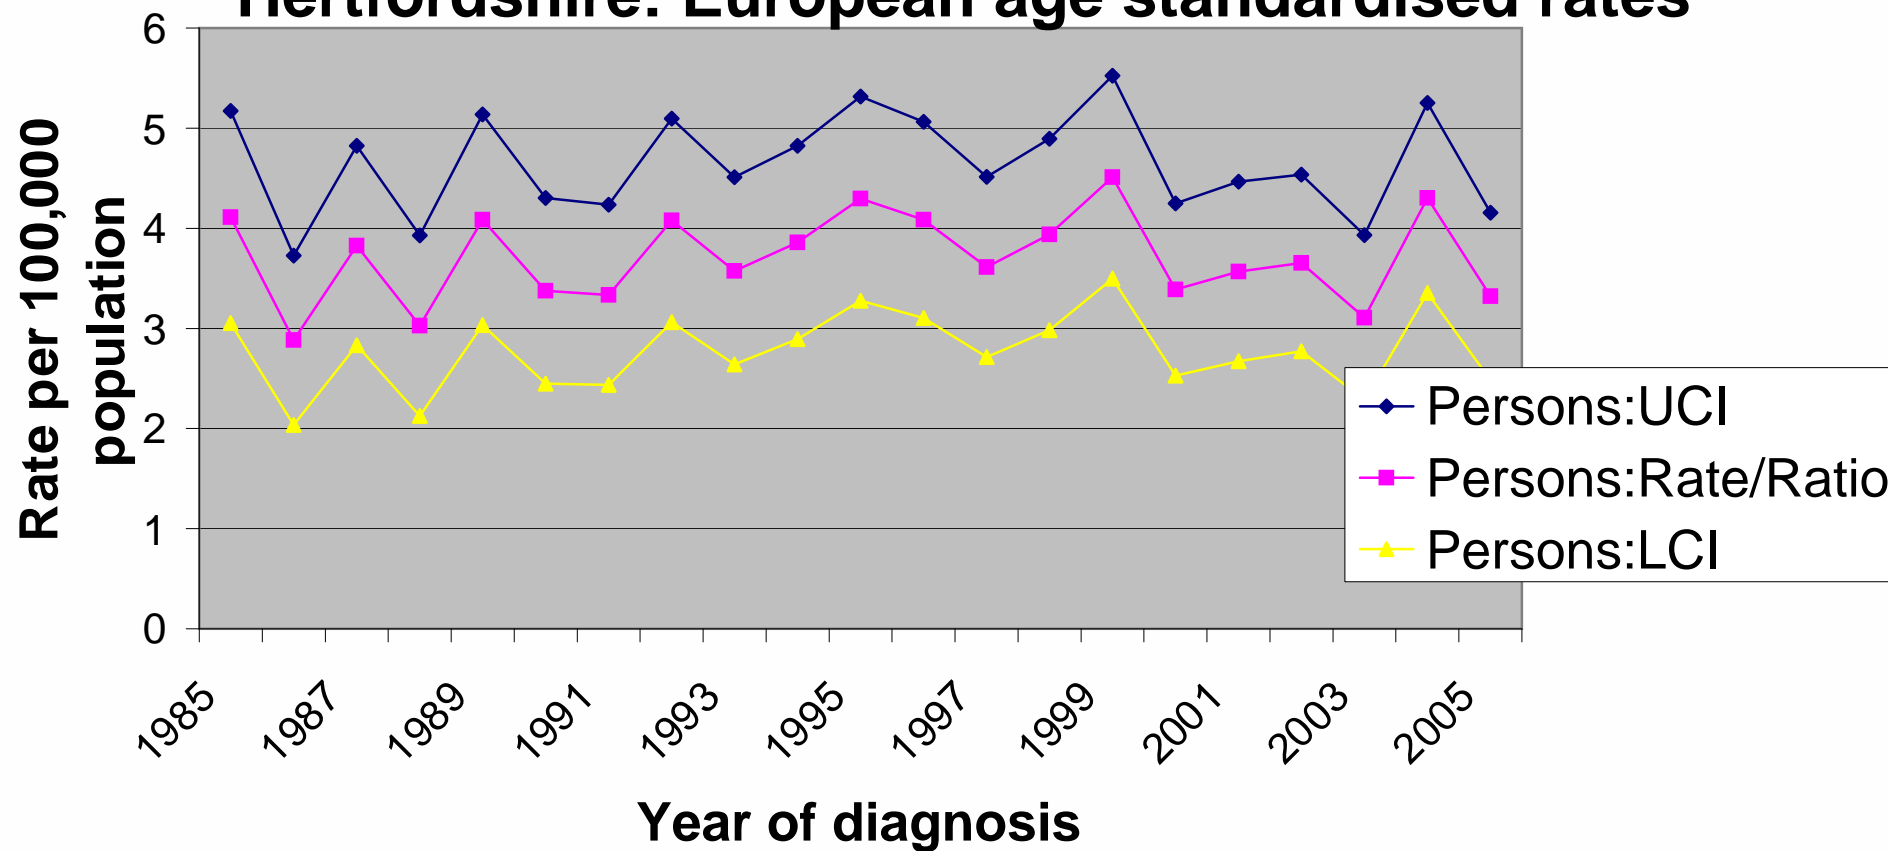

Mortality from renal cancer in the East of England: Number of cases

Mortality from renal cancer in Norfolk, Suffolk and Cambridgeshire: Number of cases

Mortality from renal cancer in Bedfordshire and Hertfordshire: Number of cases

Mortality from renal cancer in Essex: Number of cases

Mortality from renal cancer in the East of England: European age standardised rates

Mortality from renal cancer in Norfolk, Suffolk and Cambridgeshire: European age standardised rates

Mortality from renal cancer in Bedfordshire and Hertfordshire: European age standardised rates

Mortality from renal cancer in Essex: European age standardised rates