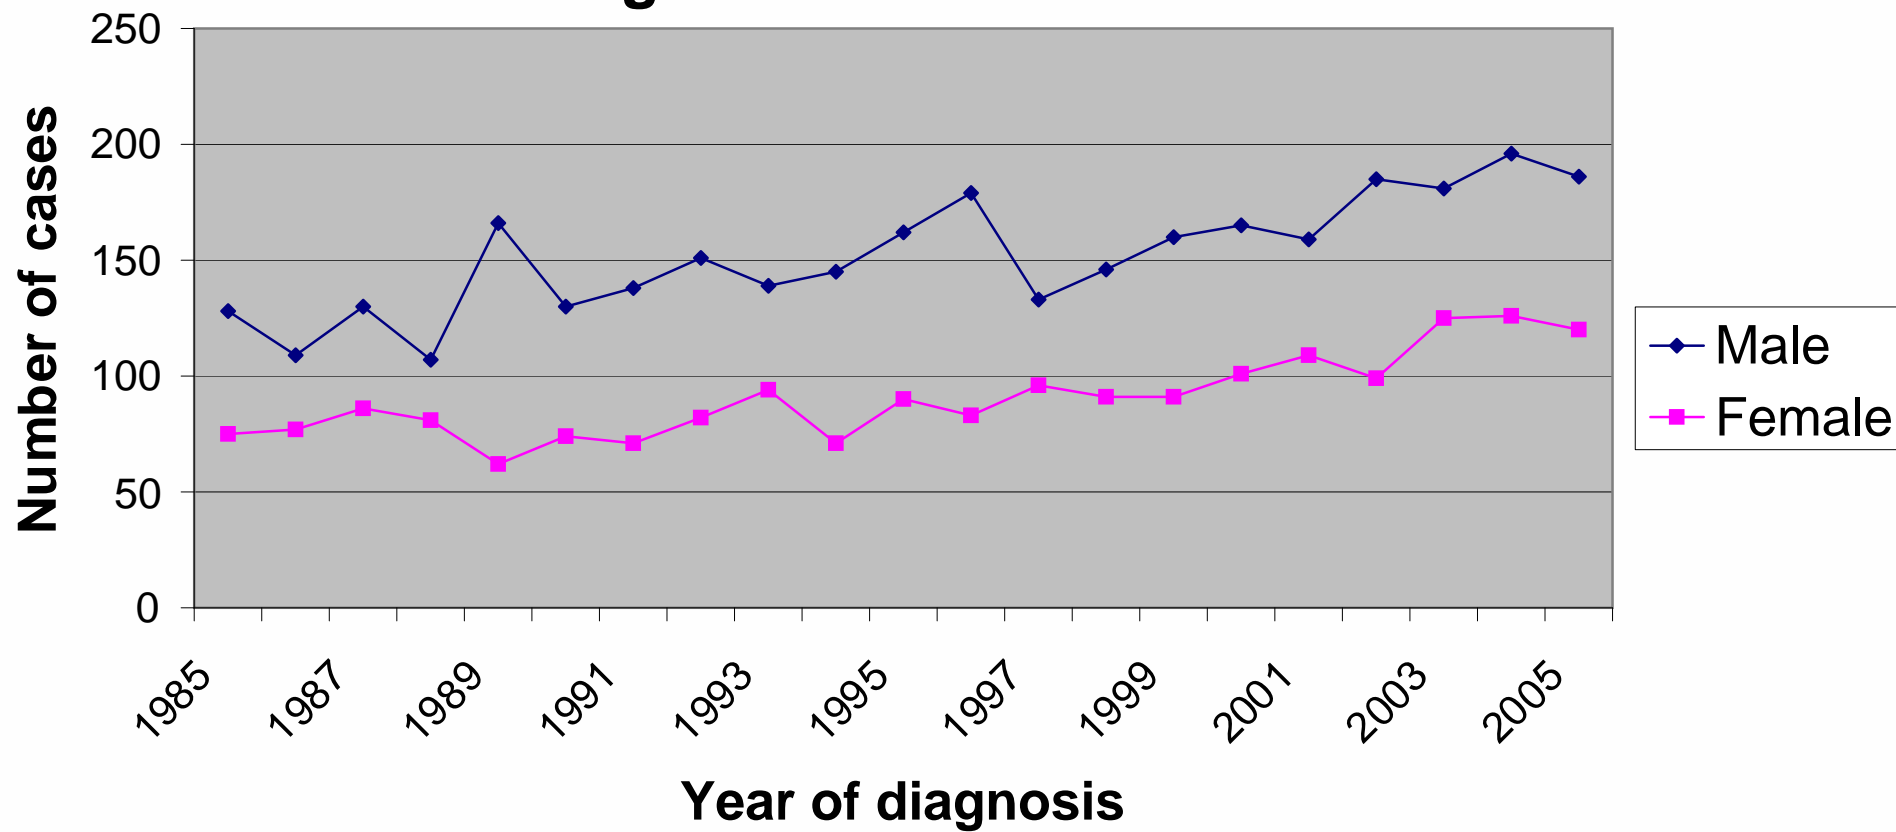

Mortality from renal cancer in the East of England: Number of cases

Mortality from renal cancer in Norfolk, Suffolk and Cambridgeshire: Number of cases

Mortality from renal cancer in Bedfordshire and Hertfordshire: Number of cases

Mortality from renal cancer in Essex: Number of cases

Mortality from renal cancer in the East of England: European age standardised rates

Mortality from renal cancer in Norfolk, Suffolk and Cambridgeshire: European age standardised rates

Mortality from renal cancer in Bedfordshire and Hertfordshire: European age standardised rates

Mortality from renal cancer in Essex: European age standardised rates