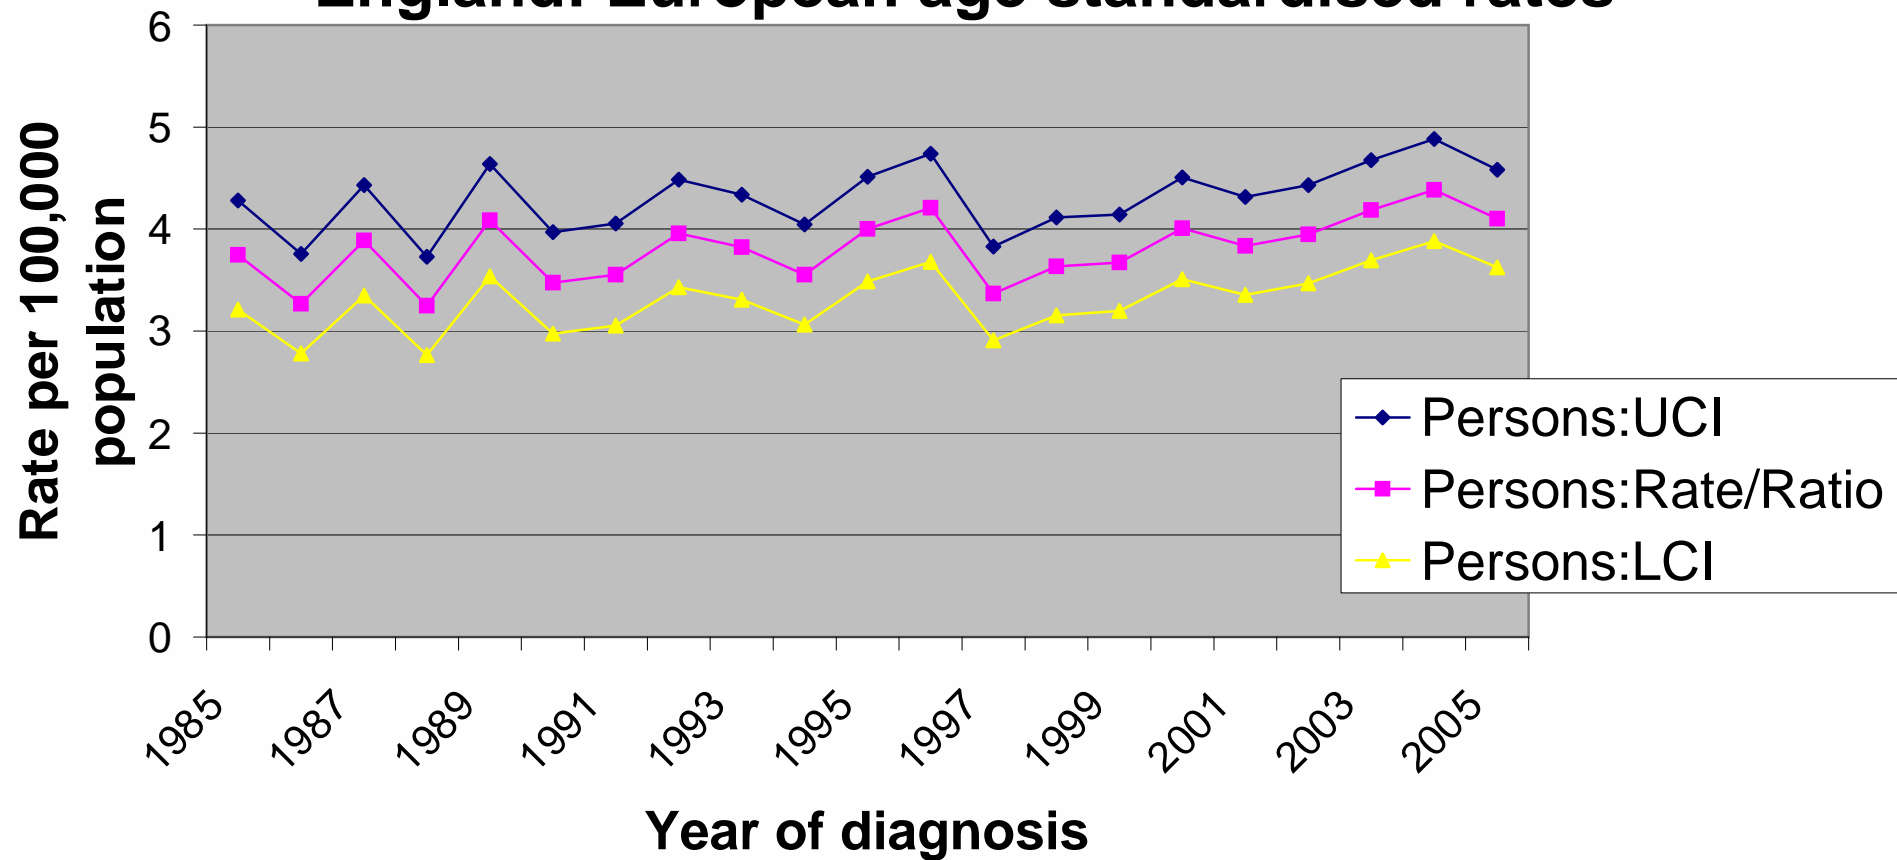

Mortality from renal cancer in the East of England: Number of cases

Mortality from renal cancer in Norfolk, Suffolk and Cambridgeshire: Number of cases

Mortality from renal cancer in Bedfordshire and Hertfordshire: Number of cases

Mortality from renal cancer in Essex: Number of cases

Mortality from renal cancer in the East of England: European age standardised rates

Mortality from renal cancer in Norfolk, Suffolk and Cambridgeshire: European age standardised rates

Mortality from renal cancer in Bedfordshire and Hertfordshire: European age standardised rates

Mortality from renal cancer in Essex: European age standardised rates