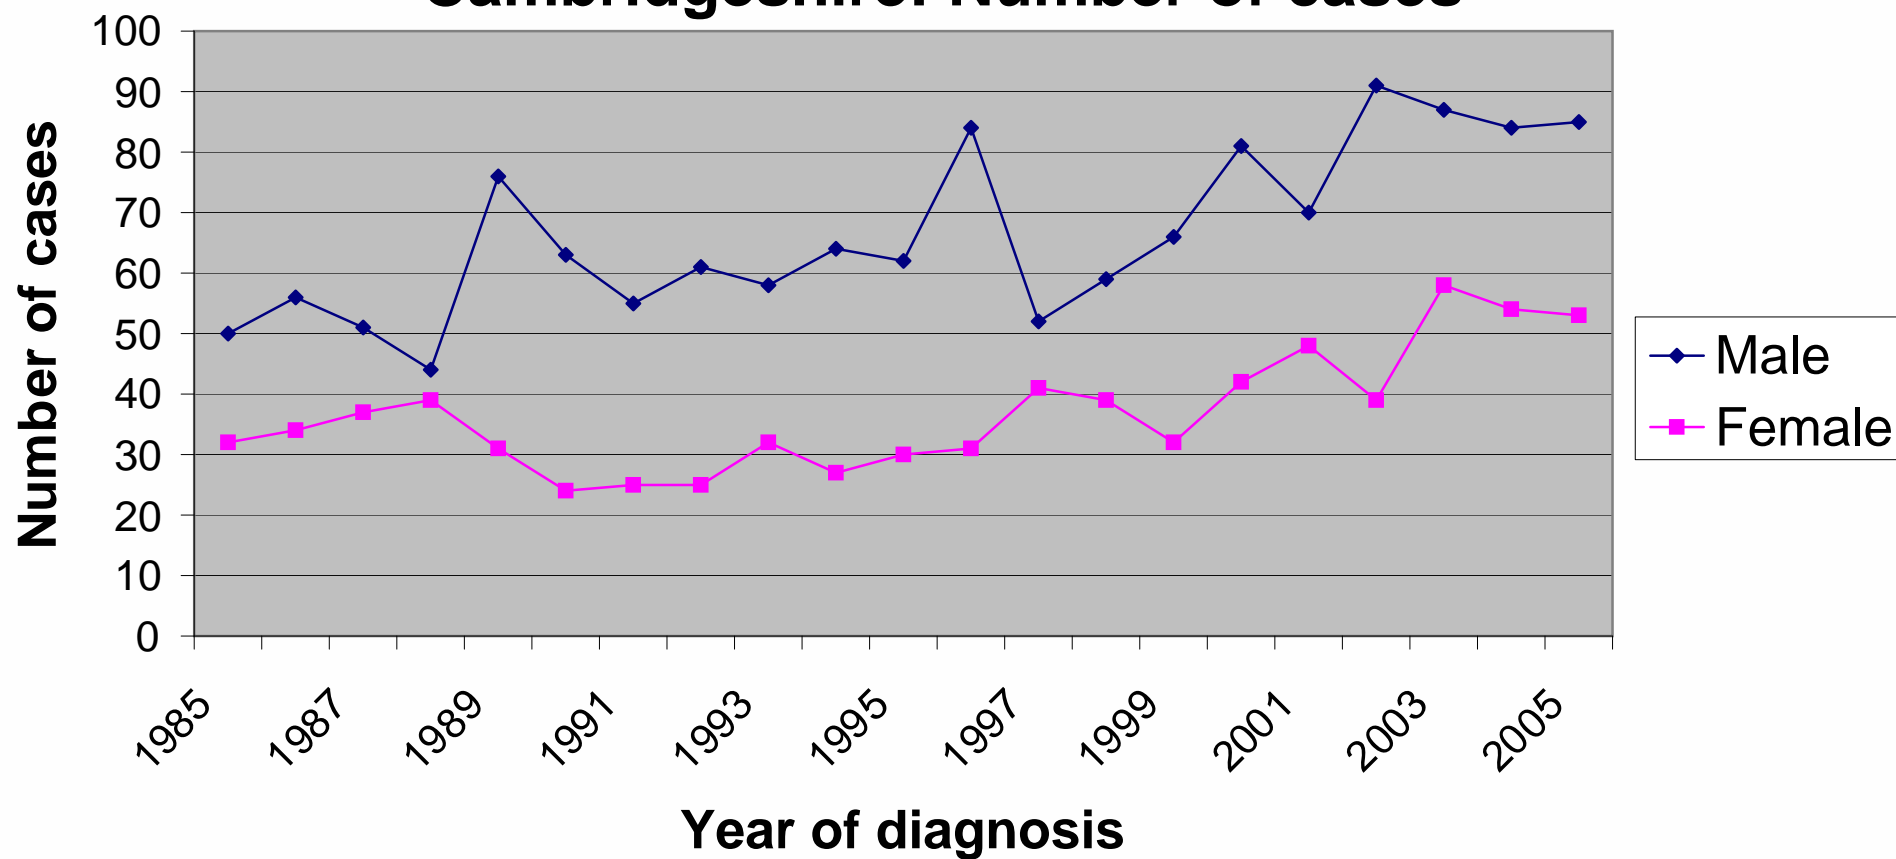

Mortality from renal cancer in the East of England: Number of cases

Mortality from renal cancer in Norfolk, Suffolk and Cambridgeshire: Number of cases

Mortality from renal cancer in Bedfordshire and Hertfordshire: Number of cases

Mortality from renal cancer in Essex: Number of cases

Mortality from renal cancer in the East of England: European age standardised rates

Mortality from renal cancer in Norfolk, Suffolk and Cambridgeshire: European age standardised rates

Mortality from renal cancer in Bedfordshire and Hertfordshire: European age standardised rates

Mortality from renal cancer in Essex: European age standardised rates