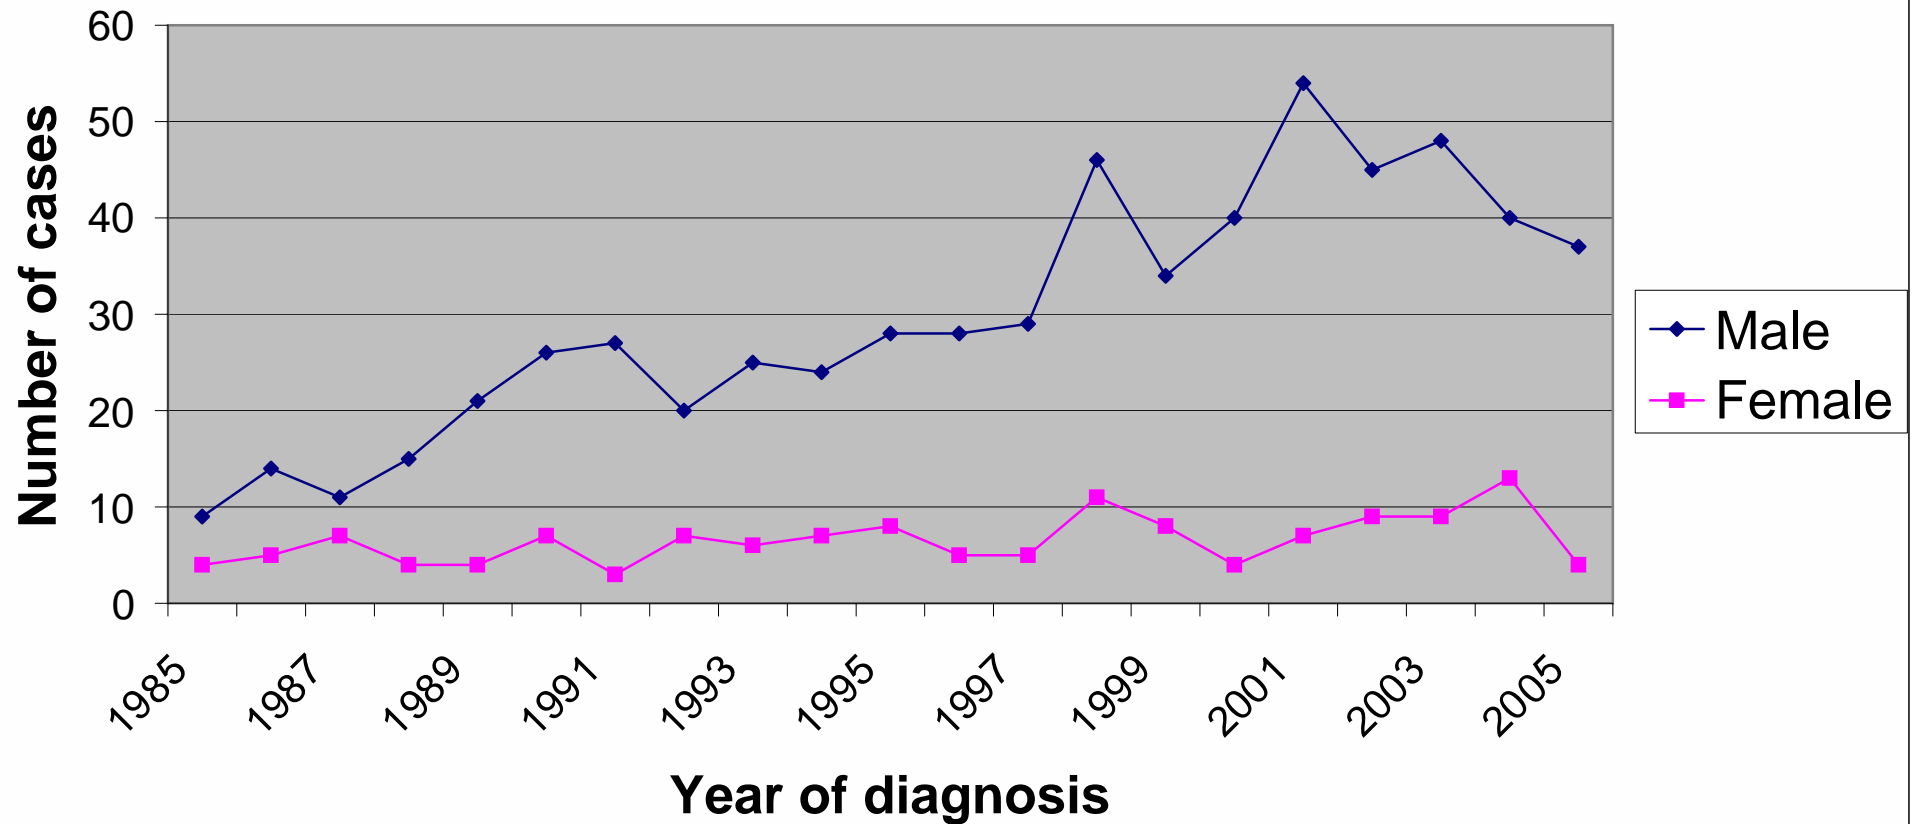

Incidence of mesothelioma in the East of England: Number of cases

Incidence of mesothelioma in Norfolk, Suffolk and Cambridgeshire: Number of cases

Incidence of mesothelioma in Bedfordshire and Hertfordshire: Number of cases

Incidence of mesothelioma in Essex: Number of cases

Incidence of mesothelioma in the East of England: European age standardised rates

Incidence of mesothelioma in Norfolk, Suffolk and Cambridgeshire: European age standardised rates