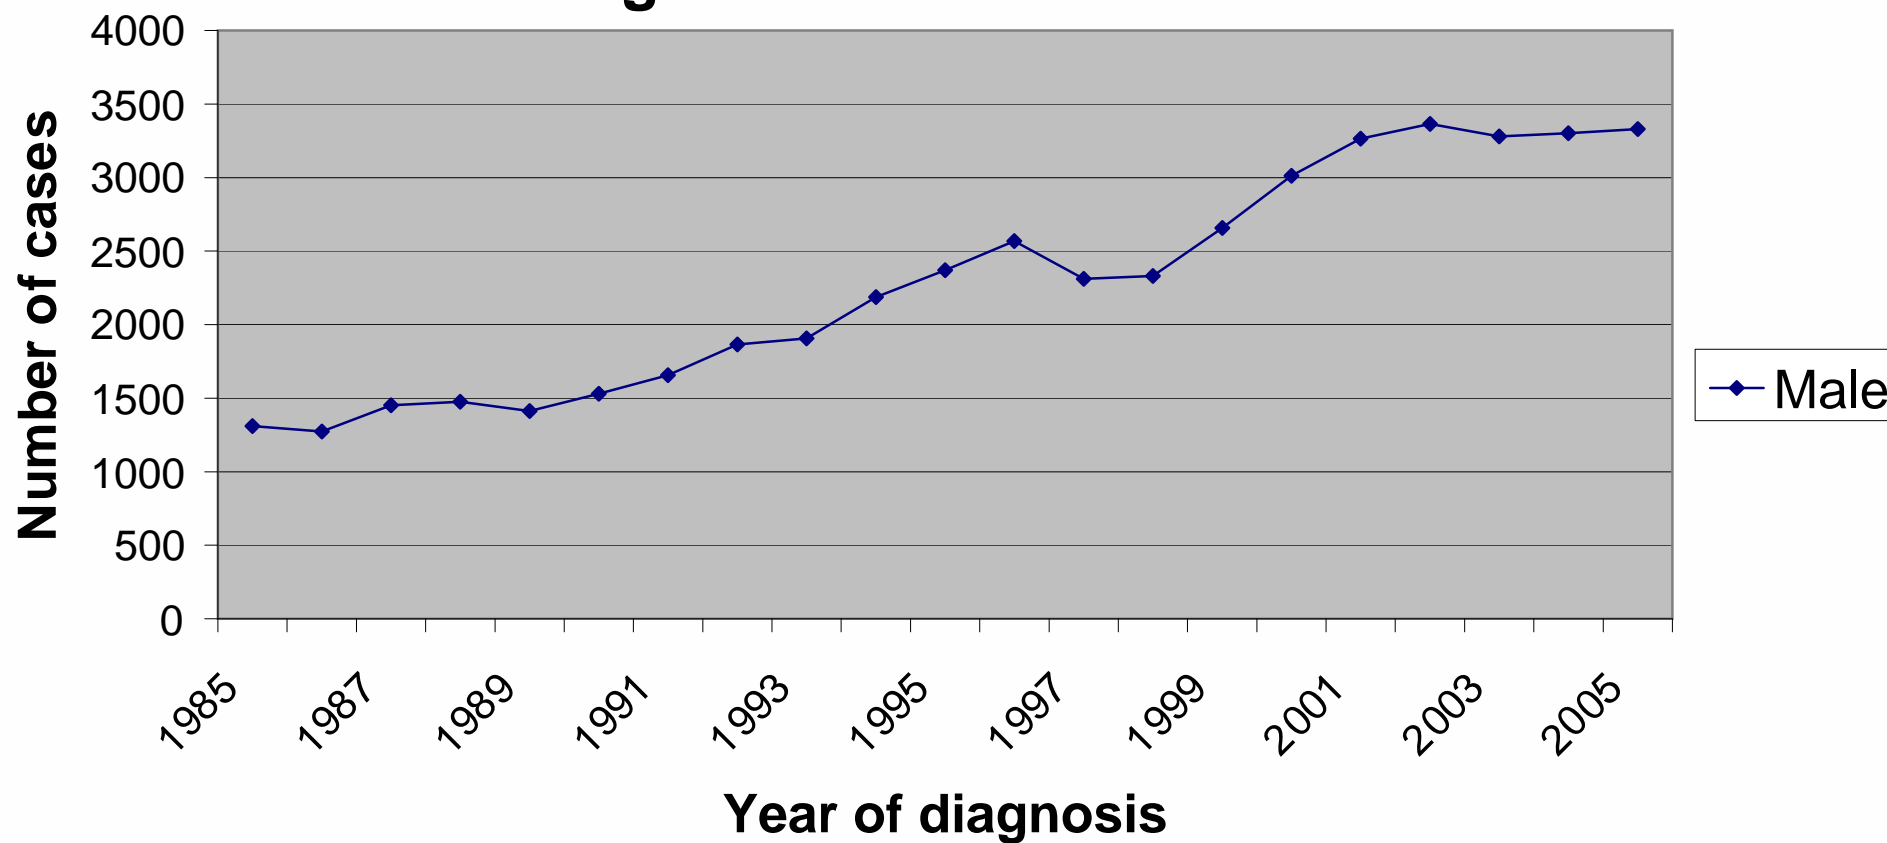

Incidence of prostate cancer in the East of England: Number of cases

Incidence of prostate cancer in Norfolk, Suffolk and Cambridgeshire: Number of cases

Incidence of prostate cancer in Bedfordshire and Hertfordshire: Number of cases

Incidence of prostate cancer in Essex: Number of cases

Incidence of prostate cancer in the East of England: European age standardised rates

Incidence of prostate cancer in Norfolk, Suffolk and Cambridgeshire: European age standardised rates

Incidence of prostate cancer in Bedfordshire and Hertfordshire: European age standardised rates

Incidence of prostate cancer in Essex: European age standardised rates