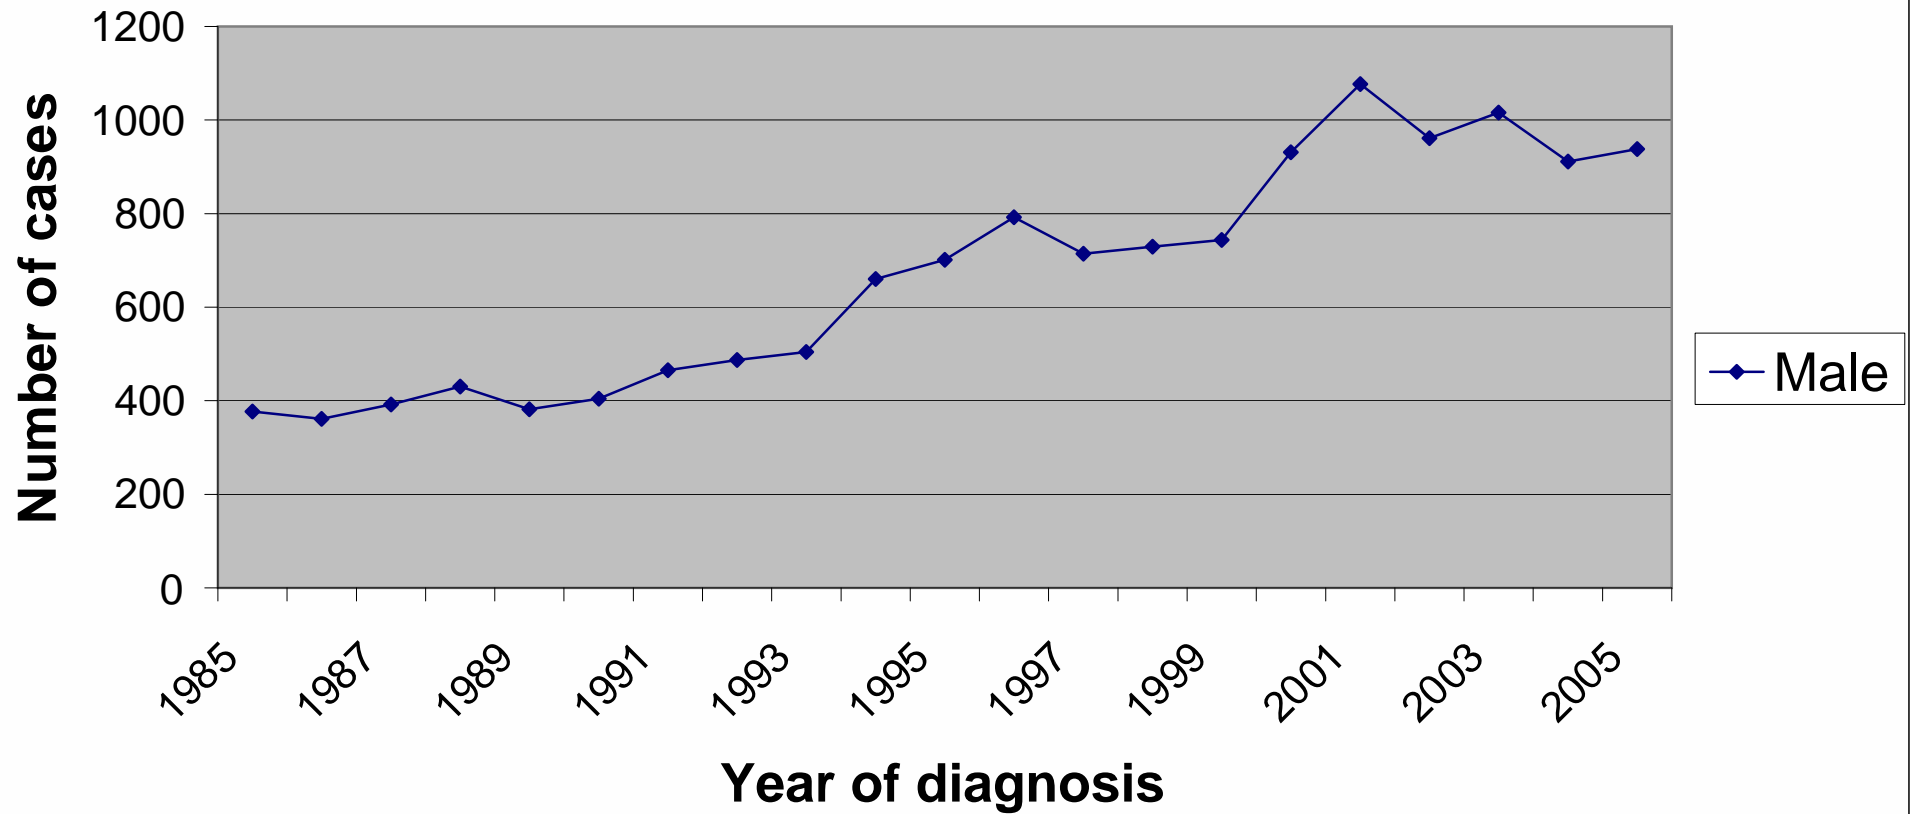

Incidence of prostate cancer in the East of England: Number of cases

Incidence of prostate cancer in Norfolk, Suffolk and Cambridgeshire: Number of cases

Incidence of prostate cancer in Bedfordshire and Hertfordshire: Number of cases

Incidence of prostate cancer in Essex: Number of cases

Incidence of prostate cancer in the East of England: European age standardised rates

Incidence of prostate cancer in Norfolk, Suffolk and Cambridgeshire: European age standardised rates

Incidence of prostate cancer in Bedfordshire and Hertfordshire: European age standardised rates

Incidence of prostate cancer in Essex: European age standardised rates