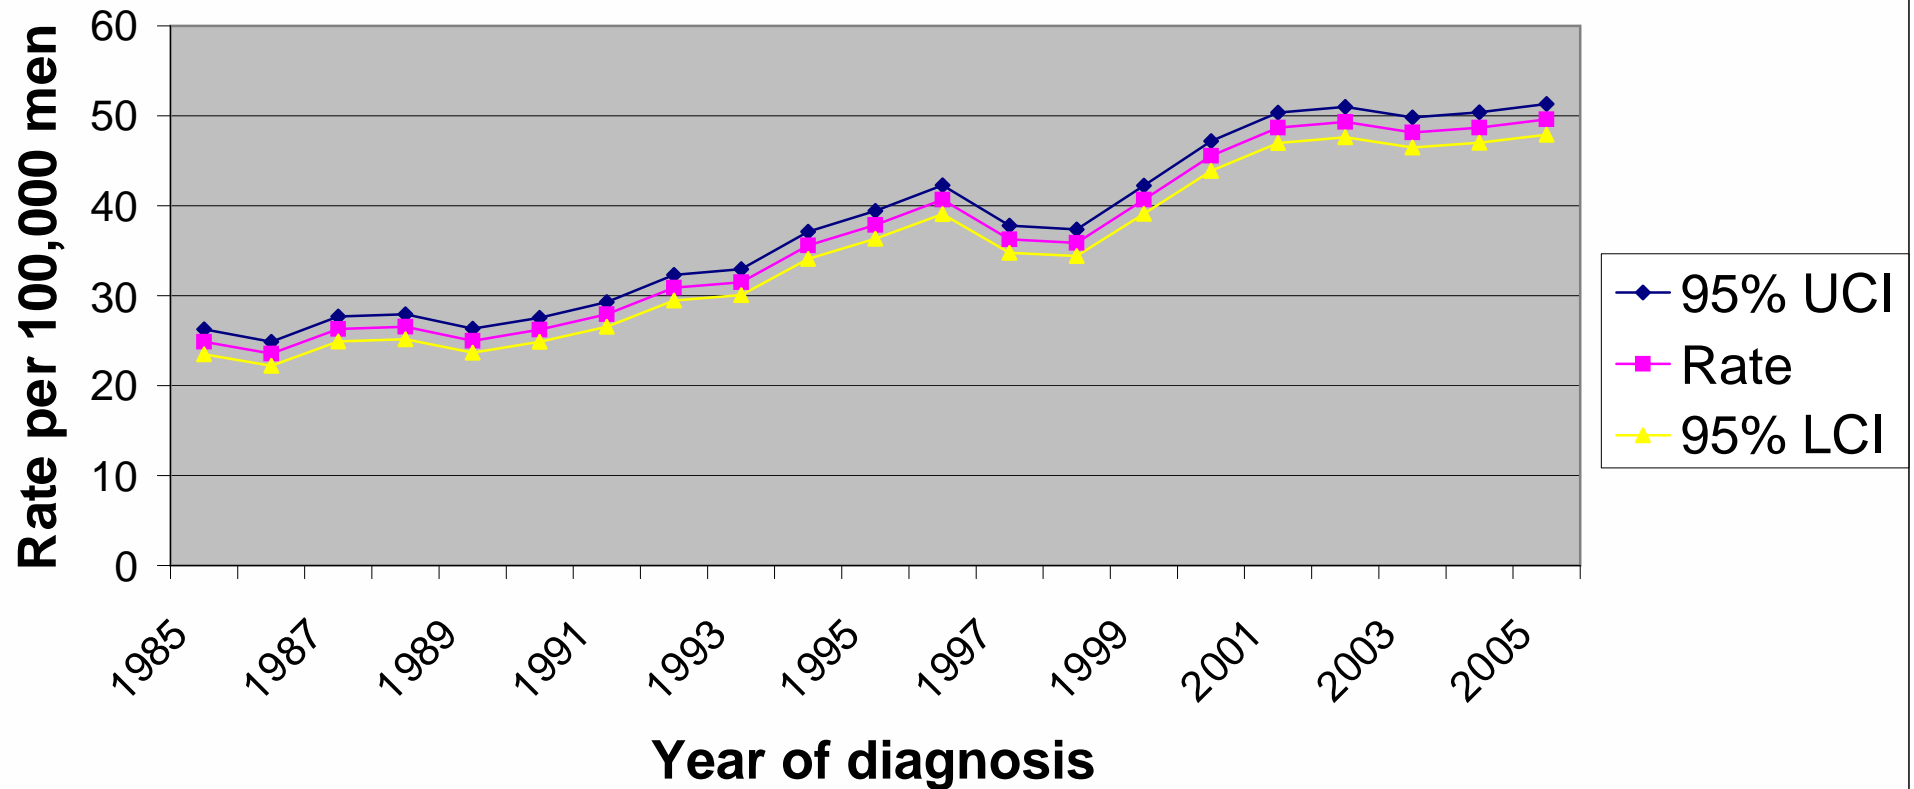

Incidence of prostate cancer in the East of England: Number of cases

Incidence of prostate cancer in Norfolk, Suffolk and Cambridgeshire: Number of cases

Incidence of prostate cancer in Bedfordshire and Hertfordshire: Number of cases

Incidence of prostate cancer in Essex: Number of cases

Incidence of prostate cancer in the East of England: European age standardised rates

Incidence of prostate cancer in Norfolk, Suffolk and Cambridgeshire: European age standardised rates

Incidence of prostate cancer in Bedfordshire and Hertfordshire: European age standardised rates

Incidence of prostate cancer in Essex: European age standardised rates