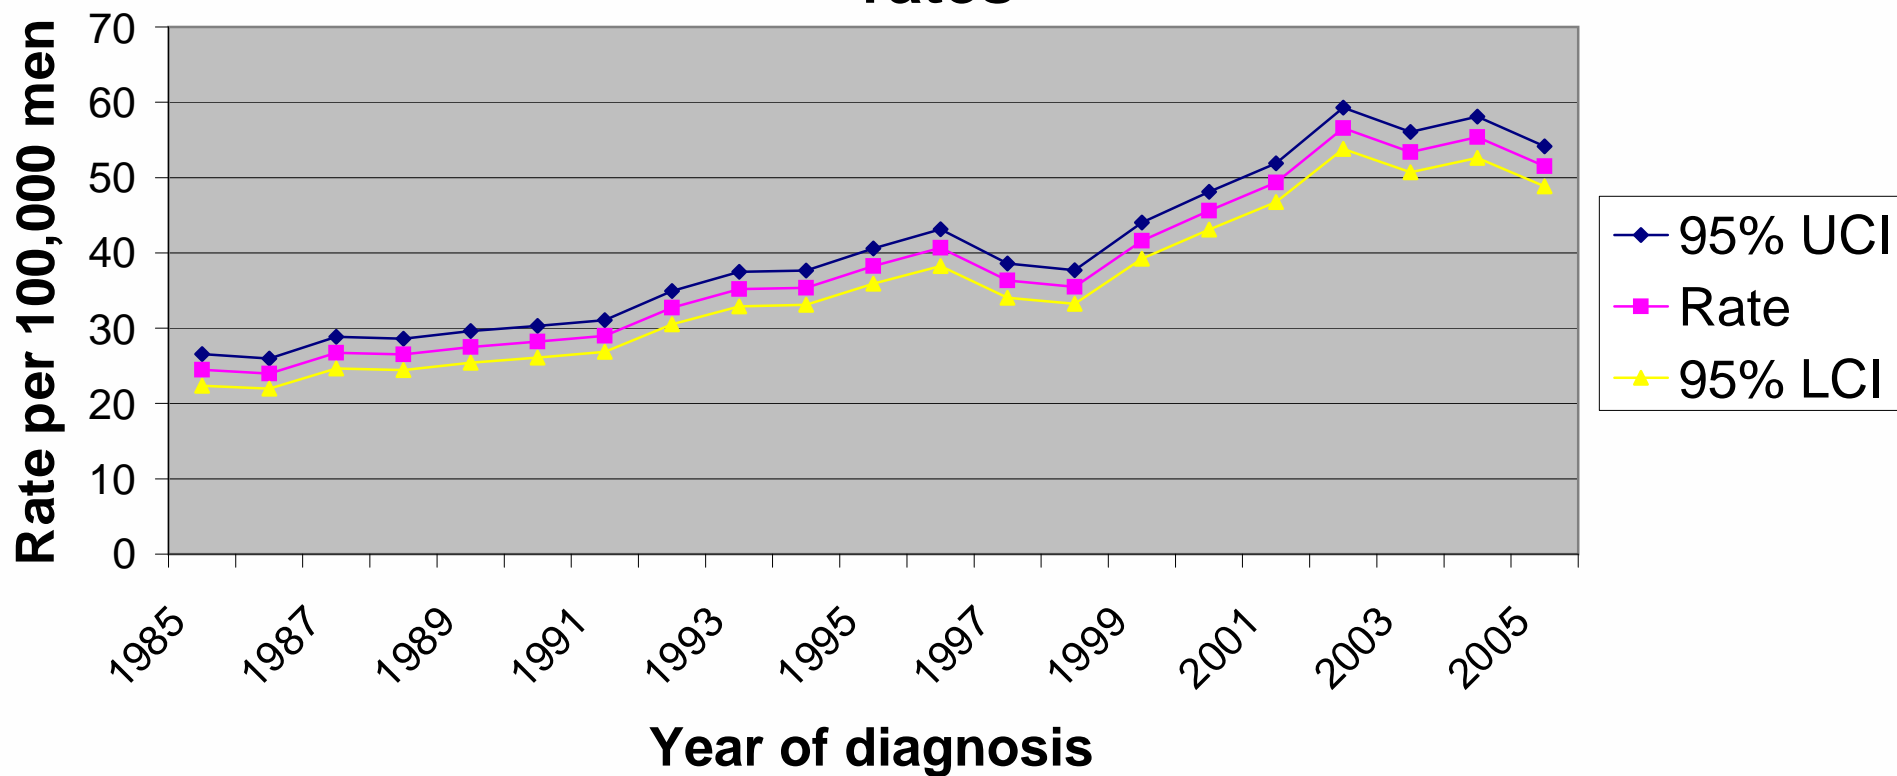

Incidence of prostate cancer in the East of England: Number of cases

Incidence of prostate cancer in Norfolk, Suffolk and Cambridgeshire: Number of cases

Incidence of prostate cancer in Bedfordshire and Hertfordshire: Number of cases

Incidence of prostate cancer in Essex: Number of cases

Incidence of prostate cancer in the East of England: European age standardised rates

Incidence of prostate cancer in Norfolk, Suffolk and Cambridgeshire: European age standardised rates

Incidence of prostate cancer in Bedfordshire and Hertfordshire: European age standardised rates

Incidence of prostate cancer in Essex: European age standardised rates