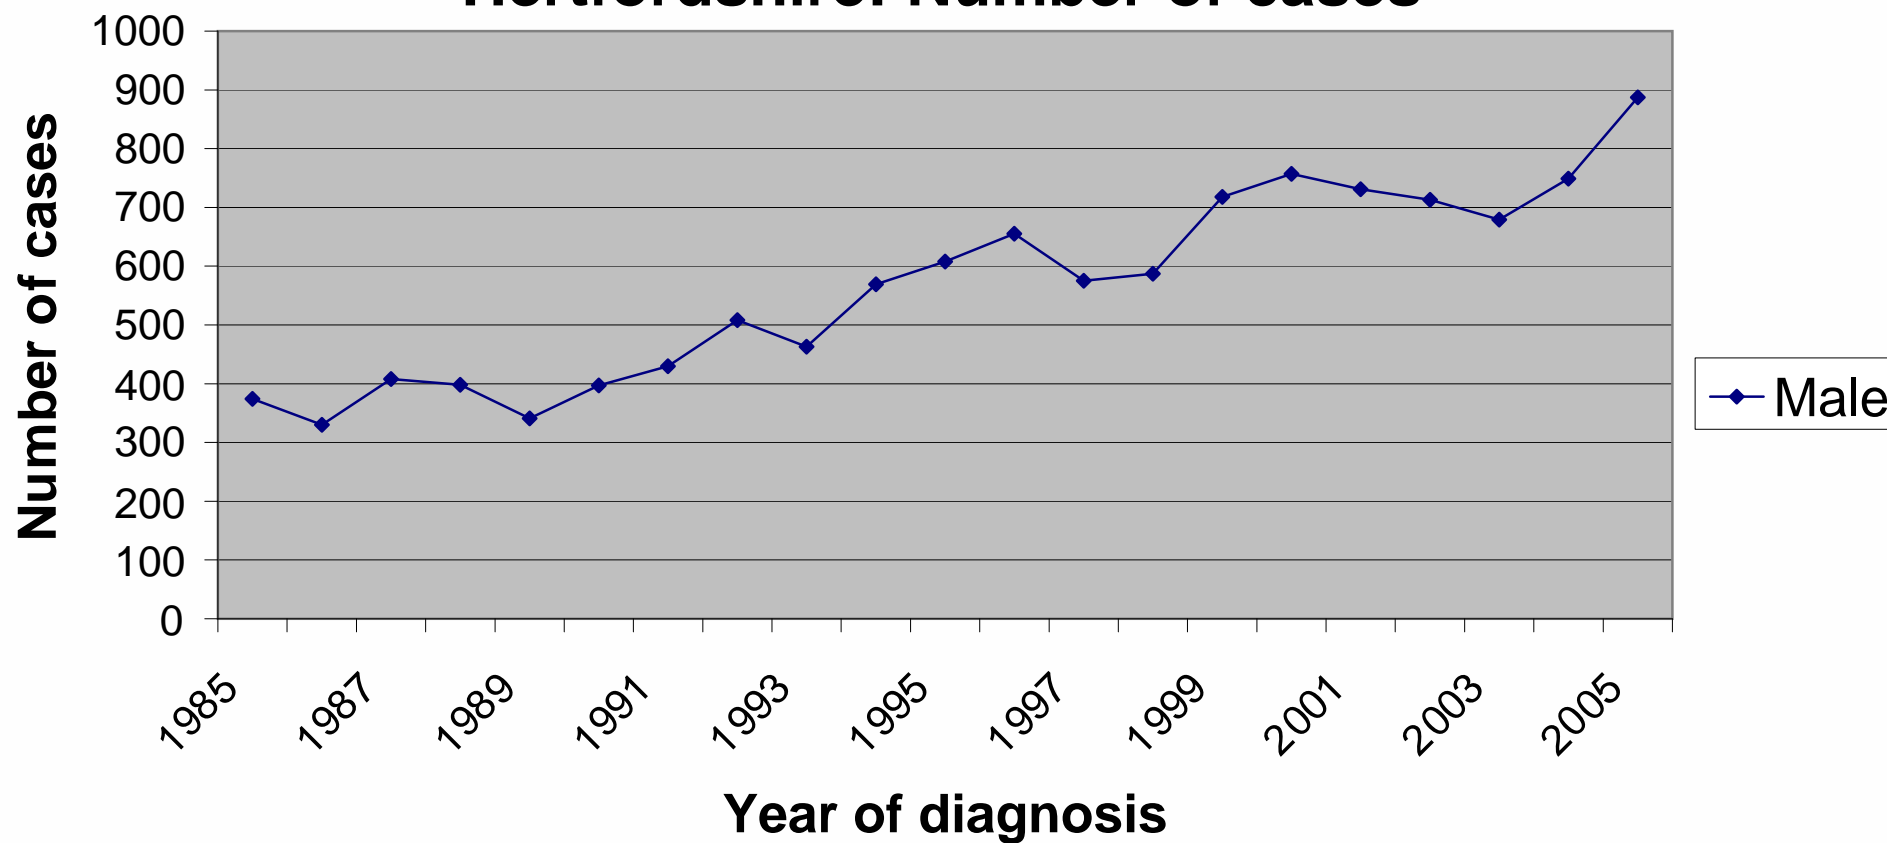

Incidence of prostate cancer in the East of England: Number of cases

Incidence of prostate cancer in Norfolk, Suffolk and Cambridgeshire: Number of cases

Incidence of prostate cancer in Bedfordshire and Hertfordshire: Number of cases

Incidence of prostate cancer in Essex: Number of cases

Incidence of prostate cancer in the East of England: European age standardised rates

Incidence of prostate cancer in Norfolk, Suffolk and Cambridgeshire: European age standardised rates

Incidence of prostate cancer in Bedfordshire and Hertfordshire: European age standardised rates

Incidence of prostate cancer in Essex: European age standardised rates