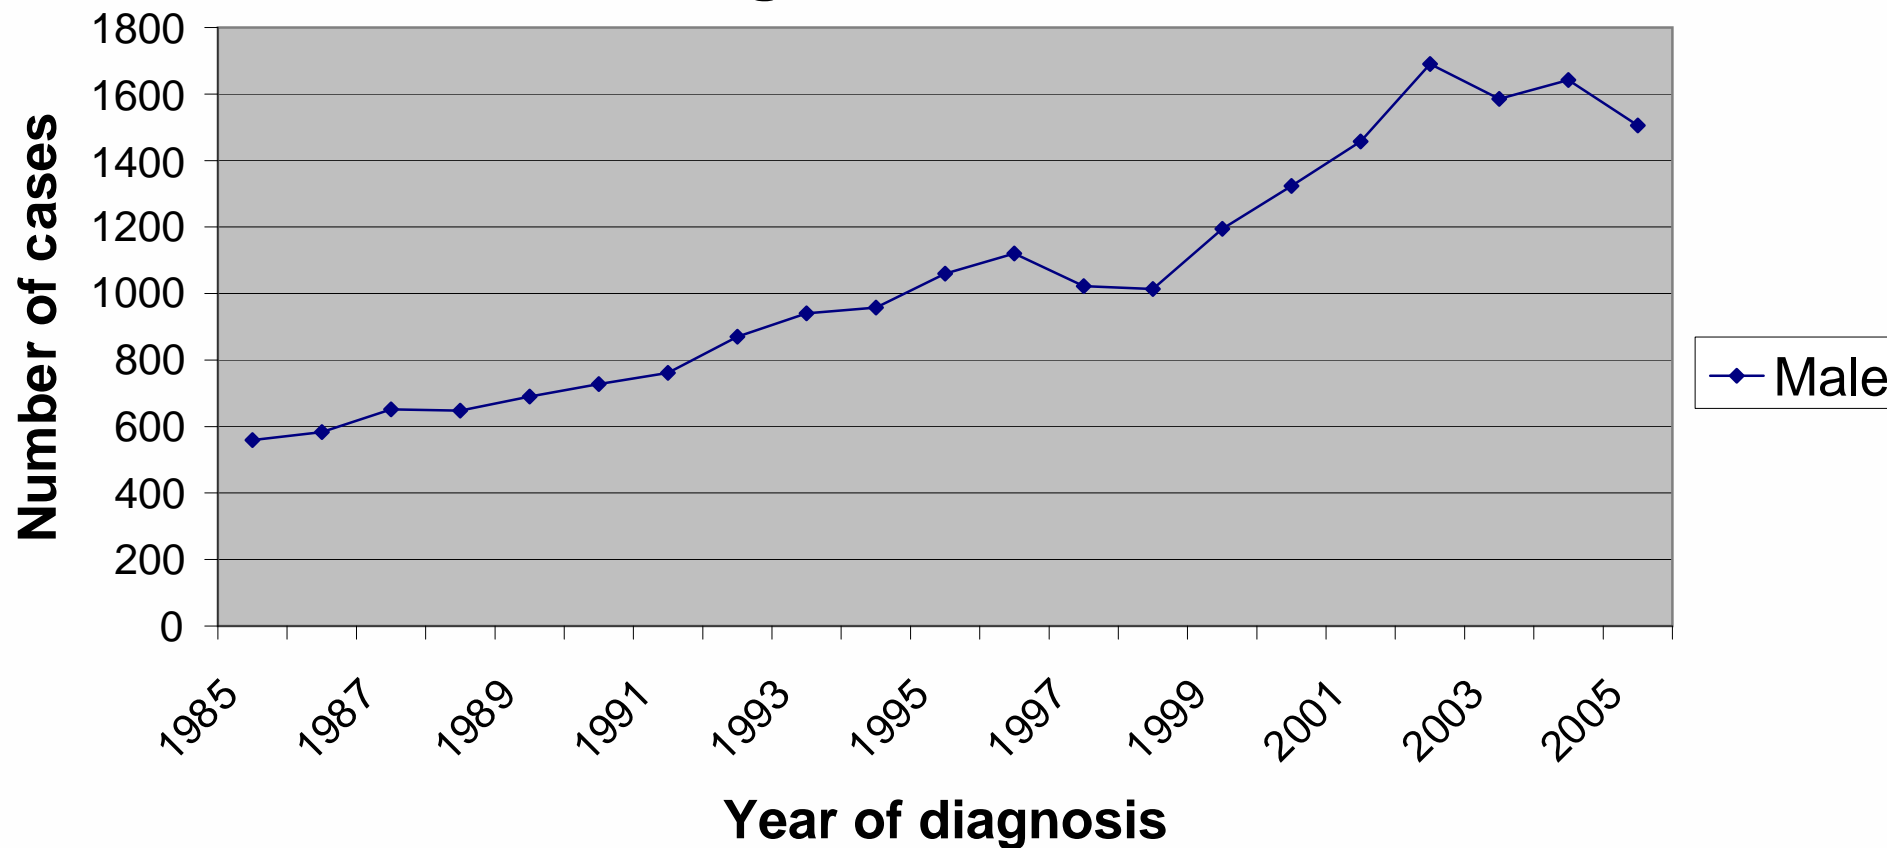

Incidence of prostate cancer in the East of England: Number of cases

Incidence of prostate cancer in Norfolk, Suffolk and Cambridgeshire: Number of cases

Incidence of prostate cancer in Bedfordshire and Hertfordshire: Number of cases

Incidence of prostate cancer in Essex: Number of cases

Incidence of prostate cancer in the East of England: European age standardised rates

Incidence of prostate cancer in Norfolk, Suffolk and Cambridgeshire: European age standardised rates

Incidence of prostate cancer in Bedfordshire and Hertfordshire: European age standardised rates

Incidence of prostate cancer in Essex: European age standardised rates