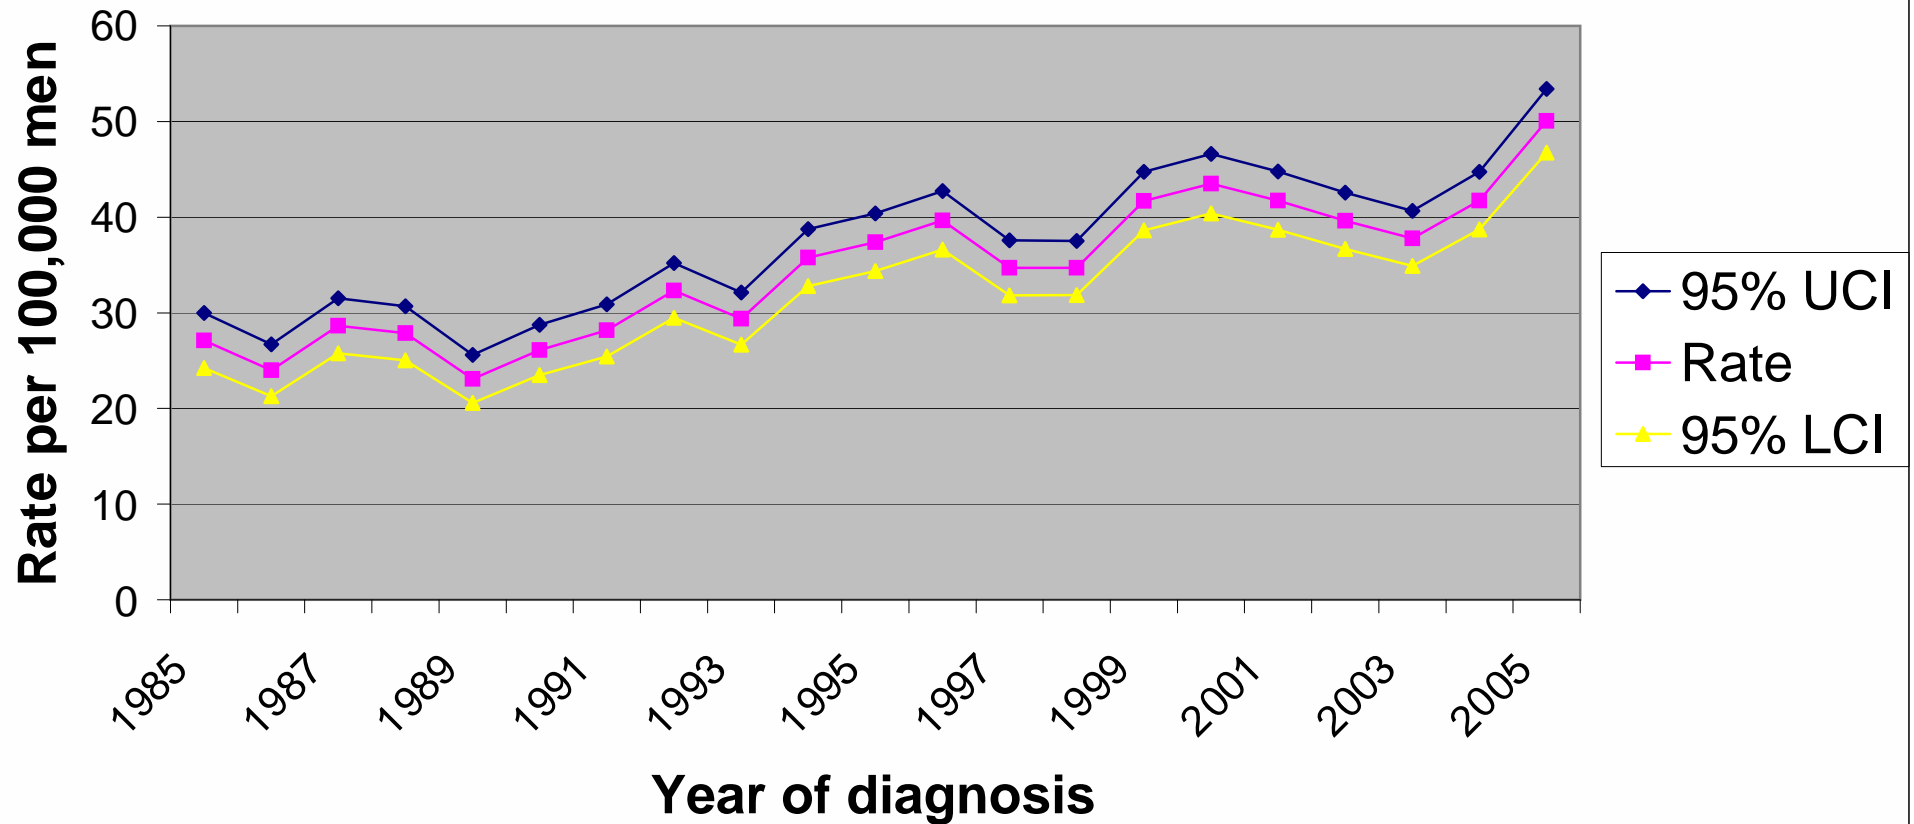

Incidence of prostate cancer in Essex: Number of cases

Incidence of prostate cancer in the East of England: European age standardised rates

Incidence of prostate cancer in Norfolk, Suffolk and Cambridgeshire: European age standardised rates

Incidence of prostate cancer in Bedfordshire and Hertfordshire: European age standardised rates

Incidence of prostate cancer in Essex: European age standardised rates