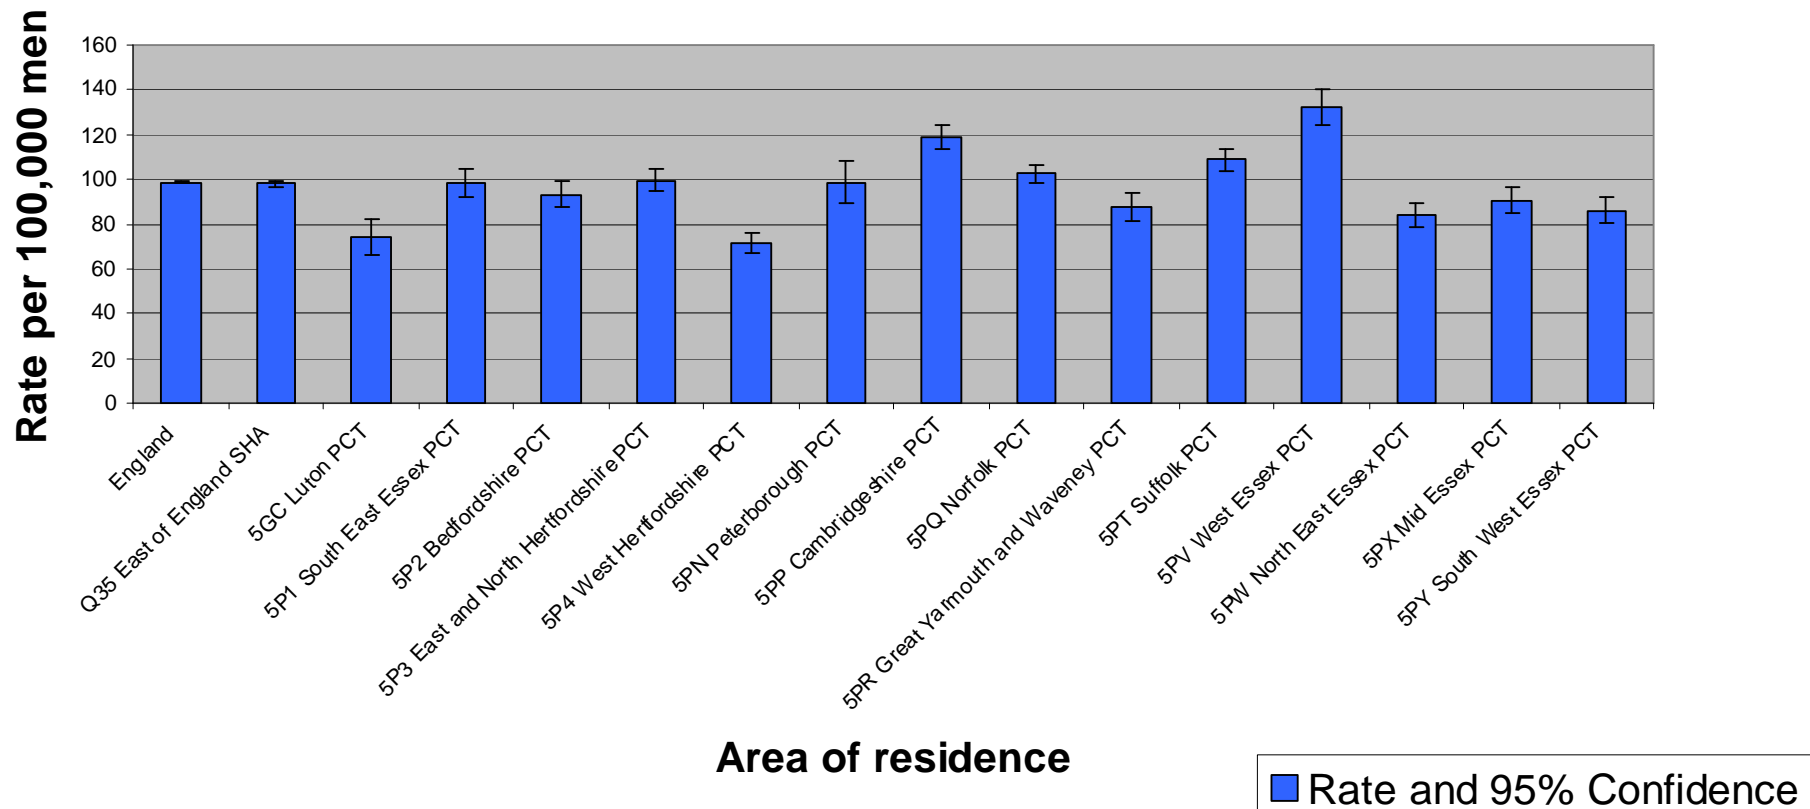

### Incidence of prostate cancer by Primary Care Trust in East of England SHA 2002-2006 : European age standardised rates and 95% Confidence Intervals

### Incidence of prostate cancer by Cancer Network in 2002-2006 : European age standardised rates and 95% Confidence Intervals